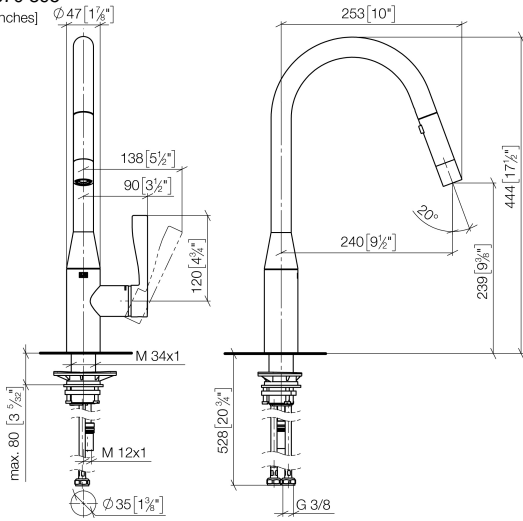

SYNC Single-lever mixer Pull-down with spray function - Brushed Durabron (23kt Gold)

SYNC

33 870 895

- 240mm projection
- pivotable spout 360°
- Optional swivel limiter available with swivel limiter set 12 821 970 90
- laminar and spray flow
- height of mixer 444 mm
- height up to laminar flow regulator 240 mm
- hole diameter 35 mm
- 1800 mm metal shower hose
- sprayface with anti-scaling system
- max. flow 10.4 l/min at 3 bar flow pressure
- lead-free
- This product can help a building meet the requirements of Green Building Rating Systems, e.g. LEED®, BREEAM®, DGNB

Recommended miscellaneous

Swivel limitation set - 12 821 970 90

Recommended miscellaneous

Strainer waste with control handle - Brushed Durabron (23kt Gold) 10 712 970-28

Recommended miscellaneous

Dispenser without rosette - Brushed Durabron (23kt Gold) 82 424 970-28

33 870 895

mm [inches] $\varnothing 47 [1\frac{1}{8}"]$

Flow rate chart

Certificates

Belgaqua_21-027- 27_3. LGA_28657. GDV_0400314.

33 870 895

Spare parts list

No.	Item Number	Name	Quantity used	Delivery time
1	90 12 11 148 00-28	shower	1	20
2	04 30 02 120 00-85	hose	1	30
3	90 28 22 302 00-28	spout	1	20
4	09 28 10 160 90	ring	1	2
5	09 28 10 162 90	ring	1	2
6	09 28 10 161 90	ring	1	2
7	90 15 05 064 00 90	cartridge	1	2
8	09 23 10 072 90	nut	1	60
9	09 14 10 190 90	seal	1	2
10	09 28 30 030-28	cover	1	20
11	09 20 89 020-28	handle	1	20
12	90 31 11 063 00 90	pin	1	2
13	90 31 20 087 00-28	plug	1	20
14	04 30 04 101 00 90	hose	2	2
15	04 28 20 067 00 90	pipe	1	2
16	04 30 11 040 00 90	fixing set	1	2
17	09 20 93 056 90	insert	1	2
18	90 24 03 253 00 90	adaptor	1	2
19	09 30 03 038 90	hose	1	2
20	04 21 50 010 00 90	accessories	1	2
21	90 30 09 031 00 90	key	1	2