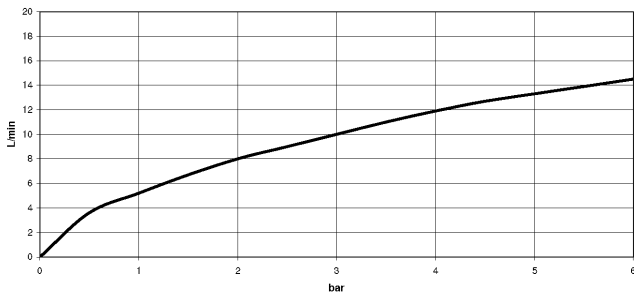

SYNC Single-lever mixer Pull-down with spray function - Brushed Champagne (22kt Gold)

SYNC

33 870 895

- 240mm projection
- pivotable spout 360°
- Optional swivel limiter available with swivel limiter set 12 821 970 90
- laminar and spray flow
- height of mixer 444 mm
- height up to laminar flow regulator 240 mm
- hole diameter 35 mm
- 1800 mm metal shower hose
- sprayface with anti-scaling system
- max. flow 10.4 l/min at 3 bar flow pressure
- lead-free
- This product can help a building meet the requirements of Green Building Rating Systems, e.g. LEED®, BREEAM®, DGNB

33 870 895

mm [inches] $\varnothing 47 [1\frac{1}{8}"]$

Flow rate chart

Certificates

LGA_28657.

GDV_0400314.

33 870 895