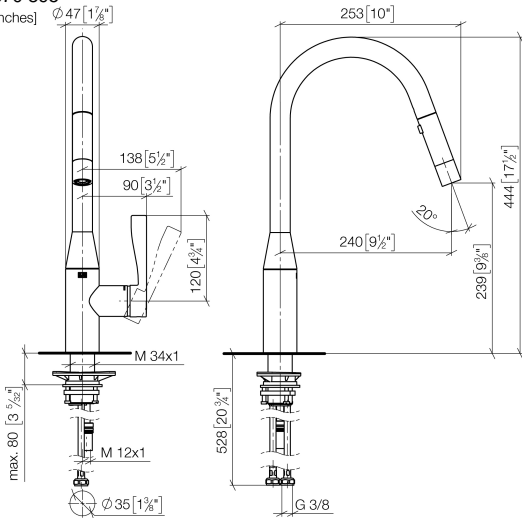

**SYNC Single-lever mixer Pull-down with spray function - Champagne (22kt Gold)**

SYNC

33 870 895

- 240mm projection
- pivatable spout 360°
- Optional swivel limiter available with swivel limiter set 12 821 970 90
- laminar and spray flow
- height of mixer 444 mm
- height up to laminar flow regulator 240 mm
- hole diameter 35 mm
- 1800 mm metal shower hose
- sprayface with anti-scaling system
- max. flow 10.4 l/min at 3 bar flow pressure
- lead-free
- This product can help a building meet the requirements of Green Building Rating Systems, e.g. LEED®, BREEAM®, DGNB

**Recommended miscellaneous**

**Swivel limitation set -**

12 821 970 90

**Recommended miscellaneous**

**Dispenser without rosette - Champagne (22kt Gold)**

82 424 970-47

**Recommended miscellaneous**

**Strainer waste with control handle - Champagne (22kt Gold)**

10 712 970-47

33 870 895

mm [inches]  $\varnothing 47 [1\frac{1}{8}"]$

**Flow rate chart**

**Certificates**

LGA\_28657.

GDV\_0400314.

33 870 895