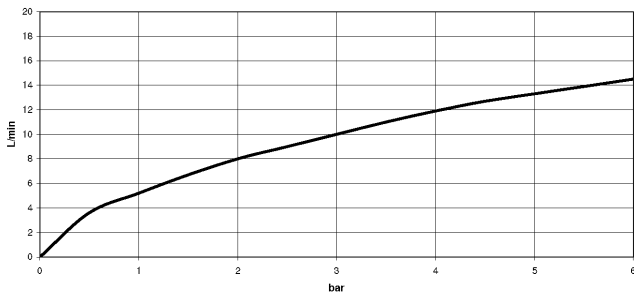

**SYNC Single-lever mixer Pull-down with spray function - Champagne (22kt Gold)**

SYNC

33 870 895

- 240mm projection
- pivatable spout 360°
- Optional swivel limiter available with swivel limiter set 12 821 970 90
- laminar and spray flow
- height of mixer 444 mm
- height up to laminar flow regulator 240 mm
- hole diameter 35 mm
- 1800 mm metal shower hose
- sprayface with anti-scaling system
- max. flow 10.4 l/min at 3 bar flow pressure
- lead-free
- This product can help a building meet the requirements of Green Building Rating Systems, e.g. LEED®, BREEAM®, DGNB

10 712 970-47

33 870 895

mm [inches]  $\varnothing 47 [1\frac{1}{8}"]$

**Flow rate chart**

**Certificates**

LGA\_28657.

GDV\_0400314.

33 870 895