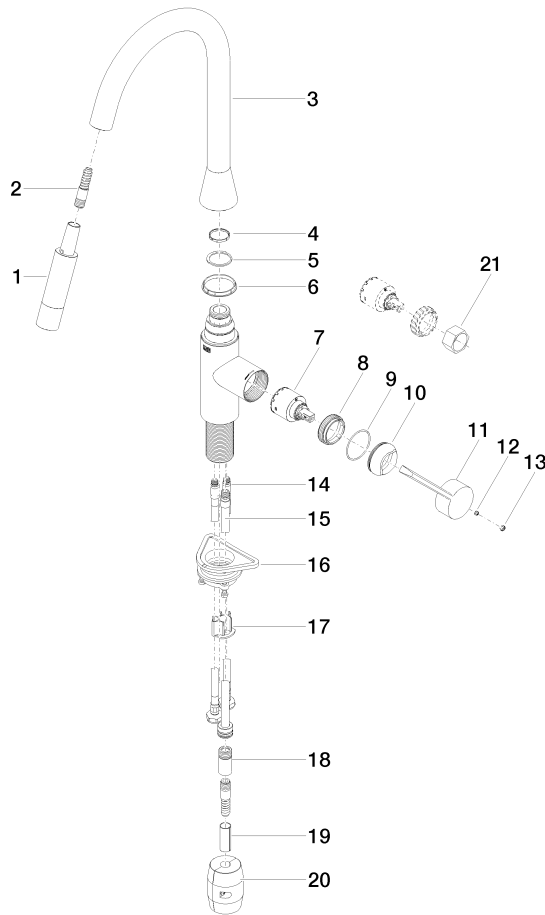

SYNC Single-lever mixer Pull-down with spray function - Brushed Dark Platinum

SYNC

33 870 895

- 240mm projection
- pivotable spout 360°
- Optional swivel limiter available with swivel limiter set 12 821 970 90
- laminar and spray flow
- height of mixer 444 mm
- height up to laminar flow regulator 240 mm
- hole diameter 35 mm
- 1800 mm metal shower hose
- sprayface with anti-scaling system
- max. flow 10.4 l/min at 3 bar flow pressure
- lead-free
- This product can help a building meet the requirements of Green Building Rating Systems, e.g. LEED®, BREEAM®, DGNB

Recommended miscellaneous

Swivel limitation set -

12 821 970 90

Recommended miscellaneous

**Dispenser without rosette -
Brushed Dark Platinum**

82 424 970-99

Recommended miscellaneous

**Strainer waste with control handle -
Brushed Dark Platinum**

10 712 970-99

33 870 895

mm [inches] $\varnothing 47 [1\frac{1}{8}"]$

Flow rate chart

Certificates

Belgaqua_21-027- 27_3. LGA_28657. GDV_0400314.

33 870 895

Spare parts list

No.	Item Number	Name	Quantity used	Delivery time
1	90 12 11 148 00-99	shower	1	30
2	04 30 02 120 00-85	hose	1	30
3	90 28 22 302 00-99	spout	1	30
4	09 28 10 160 90	ring	1	2
5	09 28 10 162 90	ring	1	2
6	09 28 10 161 90	ring	1	2
7	90 15 05 064 00 90	cartridge	1	2
8	09 23 10 072 90	nut	1	60
9	09 14 10 190 90	seal	1	2
10	09 28 30 030-99	cover	1	30
11	09 20 89 020-99	handle	1	30
12	90 31 11 063 00 90	pin	1	2
13	90 31 20 087 00-99	plug	1	30
14	04 30 04 101 00 90	hose	2	2
15	04 28 20 067 00 90	pipe	1	2
16	04 30 11 040 00 90	fixing set	1	2
17	09 20 93 056 90	insert	1	2
18	90 24 03 253 00 90	adaptor	1	2
19	09 30 03 038 90	hose	1	2
20	04 21 50 010 00 90	accessories	1	2
21	90 30 09 031 00 90	key	1	2