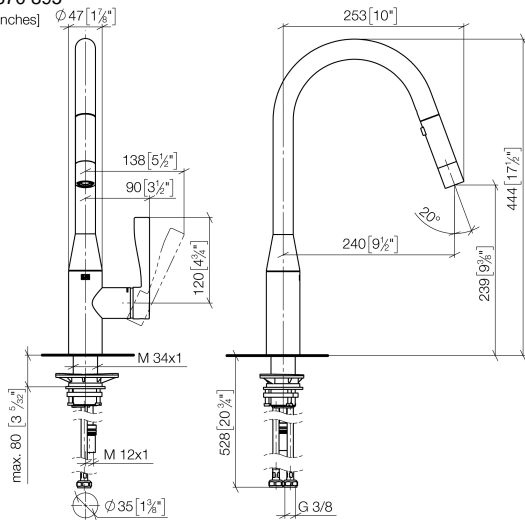

SYNC Single-lever mixer Pull-down with spray function - Brushed Dark Platinum

SYNC

33 870 895

- 240mm projection
- pivotable spout 360°
- Optional swivel limiter available with swivel limiter set 12 821 970 90
- laminar and spray flow
- height of mixer 444 mm
- height up to laminar flow regulator 240 mm
- hole diameter 35 mm
- 1800 mm metal shower hose
- sprayface with anti-scaling system
- max. flow 10.4 l/min at 3 bar flow pressure
- lead-free
- This product can help a building meet the requirements of Green Building Rating Systems, e.g. LEED®, BREEAM®, DGNB

Recommended miscellaneous

Swivel limitation set -

12 821 970 90

Recommended miscellaneous

**Dispenser without rosette -
Brushed Dark Platinum**

82 424 970-99

Recommended miscellaneous

**Strainer waste with control handle -
Brushed Dark Platinum**

10 712 970-99

33 870 895

mm [inches] $\varnothing 47 [1\frac{1}{8}"]$

Flow rate chart

Certificates

Belgaqua_21-027- 27_3. LGA_28657. GDV_0400314.

33 870 895

Spare parts list

No.	Item Number	Name	Quantity used	Delivery time
1	90 12 11 148 00-99	shower	1	30
2	04 30 02 120 00-85	hose	1	30
3	90 28 22 302 00-99	spout	1	30
4	09 28 10 160 90	ring	1	2
5	09 28 10 162 90	ring	1	2
6	09 28 10 161 90	ring	1	2
7	90 15 05 064 00 90	cartridge	1	2
8	09 23 10 072 90	nut	1	60
9	09 14 10 190 90	seal	1	2
10	09 28 30 030-99	cover	1	30
11	09 20 89 020-99	handle	1	30
12	90 31 11 063 00 90	pin	1	2
13	90 31 20 087 00-99	plug	1	30
14	04 30 04 101 00 90	hose	2	2
15	04 28 20 067 00 90	pipe	1	2
16	04 30 11 040 00 90	fixing set	1	2
17	09 20 93 056 90	insert	1	2
18	90 24 03 253 00 90	adaptor	1	2
19	09 30 03 038 90	hose	1	2
20	04 21 50 010 00 90	accessories	1	2
21	90 30 09 031 00 90	key	1	2