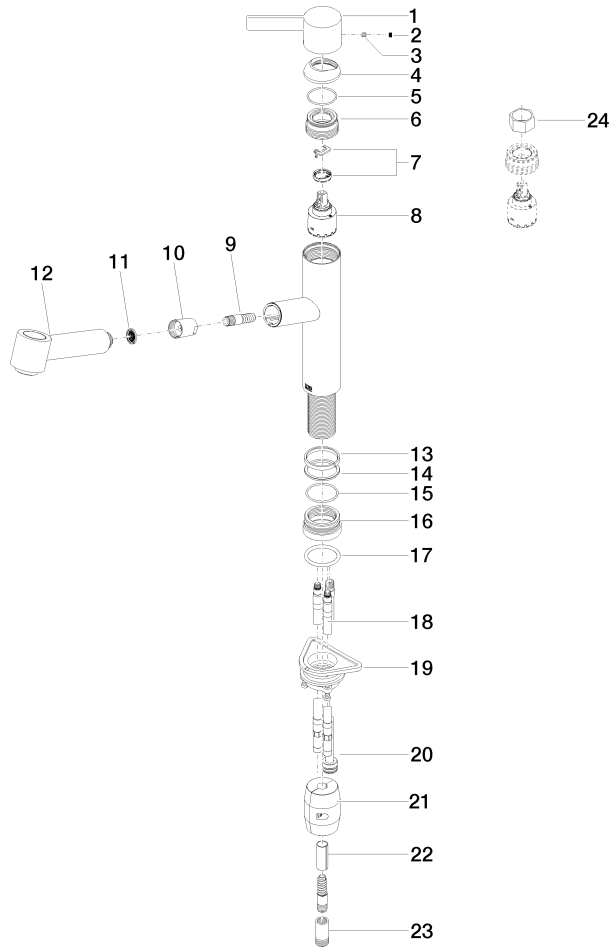

ENO Single-lever mixer Pull-out with spray function - Brushed Durabronz (23kt Gold)

ENO

33 875 760

Parts for other finishes can be found here: [Chrome](#)

ENO Single-lever mixer Pull-out with spray function - Brushed Durabronze (23kt Gold)

ENO

33 875 760

Spare parts list

No.	Item Number	Name	Quantity used	Delivery time
1	09 20 76 001-28	handle	1	20
2	90 31 20 109 00 90	plug	1	2
3	90 31 11 030 00 90	pin	1	2
4	09 28 30 012-28	cover	1	20
5	09 14 10 102 90	seal	1	2
6	09 24 04 270 90	nut	1	2
7	90 28 10 148 00 90	accessories	1	2
8	90 15 05 064 00 90	cartridge	1	2
9	04 30 02 121 00-85	hose	1	30
10	90 24 03 255 00-28	sleeve	1	20
11	09 23 01 039 90	sieve	1	2
12	90 12 11 098 00-28	shower	1	20
13	09 14 15 029 90	ring	1	2
14	09 28 10 144 90	ring	1	2
15	09 14 10 034 90	seal	1	2
16	09 27 76 001-28	rosette	1	20
17	09 14 10 036 90	seal	1	2
18	04 30 04 098 00 90	hose	2	60
19	04 30 11 040 00 90	fixing set	1	2
20	04 28 20 067 00 90	pipe	1	2
21	04 21 50 010 00 90	accessories	1	2
22	09 30 03 038 90	hose	1	2
23	90 24 03 253 00 90	adaptor	1	2
24	90 30 09 031 00 90	key	1	2