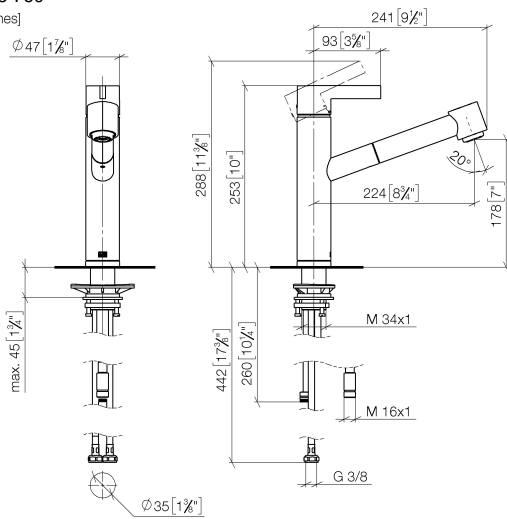

**ENO Single-lever mixer Pull-out with spray function - Brushed Durabron (23kt Gold)**

ENO

33 875 760

- 225mm projection
- pivotable spout 130°
- air-enriched flow and spray flow
- height of mixer 254 mm
- height up to aerator 179 mm
- hole diameter 35 mm
- 1600mm metal shower hose
- max. flow 9.6 l/min at 3 bar flow pressure
- lead-free
- This product can help a building meet the requirements of Green Building Rating Systems, e.g. LEED®, BREEAM®, DGNB

33 875 760

mm [inches]

**Flow rate chart**

**Certificates**

Belgaqua\_21-027- LGA\_28656. GDV\_0400277.  
27\_3.

ENO Single-lever mixer Pull-out with spray function - Brushed Durabronz (23kt Gold)

ENO

33 875 760