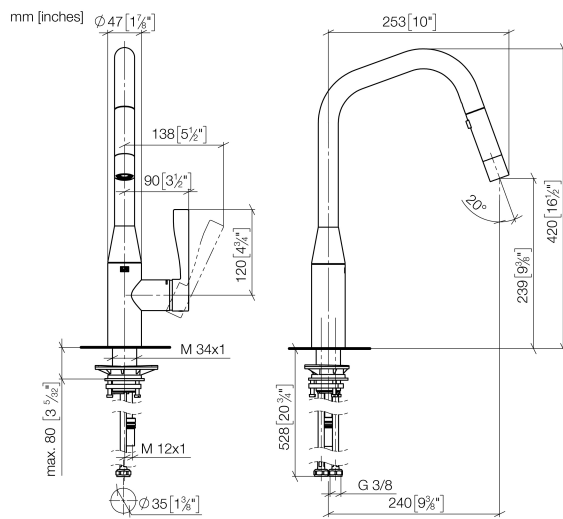

33 875 895

- 240mm projection
- pivotable spout 360°
- Optional swivel limiter available with swivel limiter set 12 821 970 90
- laminar and spray flow
- height of mixer 420 mm
- height up to laminar flow regulator 240 mm
- hole diameter 35 mm
- 1800 mm metal shower hose
- sprayface with anti-scaling system
- max. flow 10.4 l/min at 3 bar flow pressure
- lead-free
- This product can help a building meet the requirements of Green Building Rating Systems, e.g. LEED®, BREEAM®, DGNB

Recommended miscellaneous

Swivel limitation set - 12 821 970 90

Recommended miscellaneous

Strainer waste with control handle - Brushed Platinum 10 712 970-06

Recommended miscellaneous

Dispenser without rosette - Brushed Platinum 82 424 970-06

33 875 895

Flow rate chart

Certificates

Belgaqua_21-027- 27_3. LGA_28658. GDV_0400314.

33 875 895

Spare parts list

No.	Item Number	Name	Quantity used	Delivery time
1	90 12 11 148 00-06	shower	1	10
2	04 30 02 120 00-85	hose	1	30
3	90 28 22 301 00-06	spout	1	10
4	09 28 10 160 90	ring	1	2
5	09 28 10 162 90	ring	1	2
6	09 28 10 161 90	ring	1	2
7	90 15 05 064 02 90	cartridge	1	2
8	09 14 10 190 90	seal	1	2
9	09 28 30 030-06	cover	1	10
10	09 20 89 020-06	handle	1	10
11	90 31 11 063 00 90	pin	1	2
12	90 31 20 087 00-06	plug	1	10
13	04 30 04 101 00 90	hose	1	2
14	04 28 20 067 00 90	pipe	1	2
15	09 14 10 036 90	seal	1	2
16	04 30 11 040 00 90	fixing set	2	2
17	09 20 93 056 90	insert	1	2
18	90 24 03 253 00 90	adaptor	1	2
19	09 30 03 038 90	hose	1	2
20	04 21 50 010 00 90	accessories	1	2
21	90 30 09 031 00 90	key	1	2