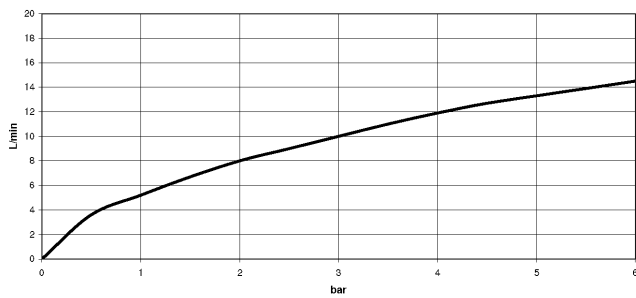

Flow rate chart

Certificates

Belgaqua_21-027- 27_3. LGA_28658. GDV_0400314.