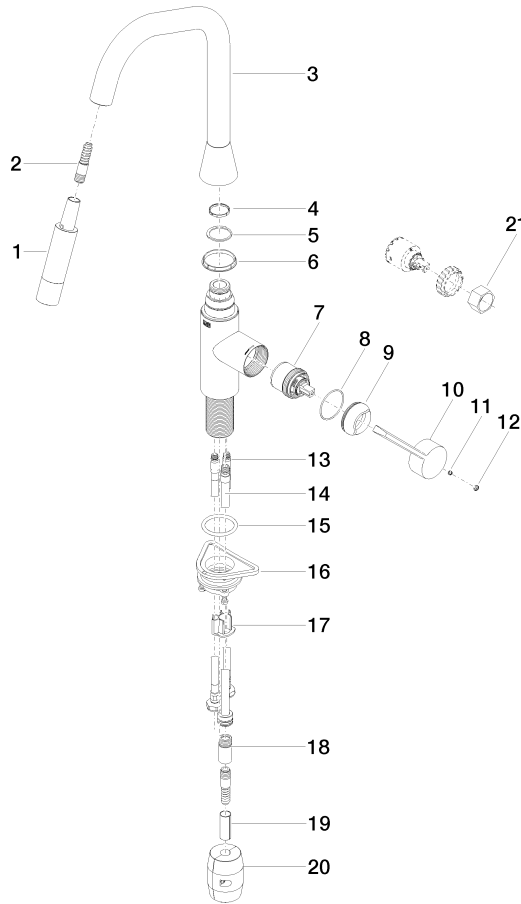

33 875 895

- 240mm projection
- pivotable spout 360°
- Optional swivel limiter available with swivel limiter set 12 821 970 90
- laminar and spray flow
- height of mixer 420 mm
- height up to laminar flow regulator 240 mm
- hole diameter 35 mm
- 1800 mm metal shower hose
- sprayface with anti-scaling system
- max. flow 10.4 l/min at 3 bar flow pressure
- lead-free
- This product can help a building meet the requirements of Green Building Rating Systems, e.g. LEED®, BREEAM®, DGNB

Intrinsic protection against back flow.

	Brushed Platinum	33 875 895-06
	Chrome	33 875 895-00
	Platinum	33 875 895-08
	Durabrace (23kt Gold)	33 875 895-09
	Dark Chrome	33 875 895-19
	Brushed Durabrace (23kt Gold)	33 875 895-28
	Matte Black	33 875 895-33
	Brushed Champagne (22kt Gold)	33 875 895-46
	Champagne (22kt Gold)	33 875 895-47
	Brushed Chrome	33 875 895-93
	Brushed Dark Platinum	33 875 895-99

Recommended miscellaneous

Swivel limitation set - 12 821 970 90

Recommended miscellaneous

Strainer waste with control handle - Brushed Platinum 10 712 970-06

Recommended miscellaneous

Dispenser without rosette - Brushed Platinum 82 424 970-06

33 875 895

Flow rate chart

Certificates

Belgaqua_21-027- 27_3. LGA_28658. GDV_0400314.

33 875 895

Spare parts list

No.	Item Number	Name	Quantity used	Delivery time
1	90 12 11 148 00-06	shower	1	10
2	04 30 02 120 00-85	hose	1	30
3	90 28 22 301 00-06	spout	1	10
4	09 28 10 160 90	ring	1	2
5	09 28 10 162 90	ring	1	2
6	09 28 10 161 90	ring	1	2
7	90 15 05 064 02 90	cartridge	1	2
8	09 14 10 190 90	seal	1	2
9	09 28 30 030-06	cover	1	10
10	09 20 89 020-06	handle	1	10
11	90 31 11 063 00 90	pin	1	2
12	90 31 20 087 00-06	plug	1	10
13	04 30 04 101 00 90	hose	1	2
14	04 28 20 067 00 90	pipe	1	2
15	09 14 10 036 90	seal	1	2
16	04 30 11 040 00 90	fixing set	2	2
17	09 20 93 056 90	insert	1	2
18	90 24 03 253 00 90	adaptor	1	2
19	09 30 03 038 90	hose	1	2
20	04 21 50 010 00 90	accessories	1	2
21	90 30 09 031 00 90	key	1	2