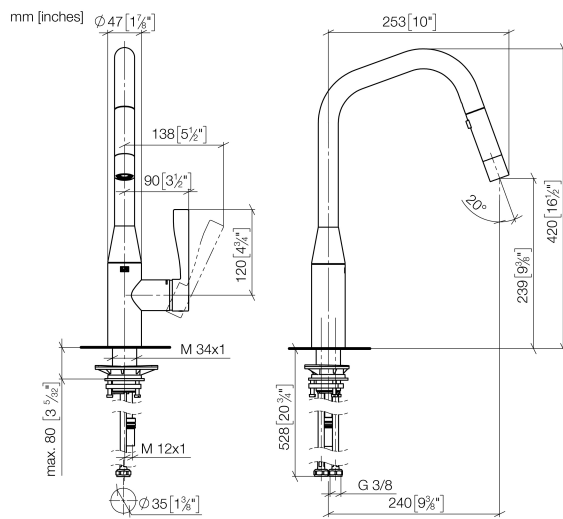

33 875 895

- 240mm projection
- pivotable spout 360°
- Optional swivel limiter available with swivel limiter set 12 821 970 90
- laminar and spray flow
- height of mixer 420 mm
- height up to laminar flow regulator 240 mm
- hole diameter 35 mm
- 1800 mm metal shower hose
- sprayface with anti-scaling system
- max. flow 10.4 l/min at 3 bar flow pressure
- lead-free
- This product can help a building meet the requirements of Green Building Rating Systems, e.g. LEED®, BREEAM®, DGNB

Recommended miscellaneous

Swivel limitation set - 12 821 970 90

Recommended miscellaneous

Strainer waste with control handle - Platinum 10 712 970-08

Recommended miscellaneous

Dispenser without rosette - Platinum 82 424 970-08

33 875 895

Flow rate chart

Certificates

Belgaqua_21-027- 27_3. LGA_28658. GDV_0400314.

33 875 895

Spare parts list

No.	Item Number	Name	Quantity used	Delivery time
1	90 12 11 148 00-08	shower	1	40
2	04 30 02 120 00-85	hose	1	30
3	90 28 22 301 00-08	spout	1	40
4	09 28 10 160 90	ring	1	2
5	09 28 10 162 90	ring	1	2
6	09 28 10 161 90	ring	1	2
7	90 15 05 064 02 90	cartridge	1	2
8	09 14 10 190 90	seal	1	2
9	09 28 30 030-08	cover	1	40
10	09 20 89 020-08	handle	1	40
11	90 31 11 063 00 90	pin	1	2
12	90 31 20 087 00-08	plug	1	40
13	04 30 04 101 00 90	hose	1	2
14	04 28 20 067 00 90	pipe	1	2
15	09 14 10 036 90	seal	1	2
16	04 30 11 040 00 90	fixing set	2	2
17	09 20 93 056 90	insert	1	2
18	90 24 03 253 00 90	adaptor	1	2
19	09 30 03 038 90	hose	1	2
20	04 21 50 010 00 90	accessories	1	2
21	90 30 09 031 00 90	key	1	2