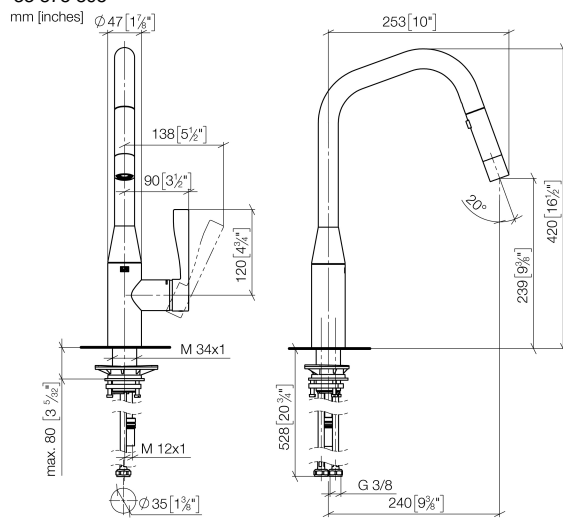

SYNC Single-lever mixer Pull-down with spray function - Brushed Durabron (23kt Gold)

SYNC

33 875 895

- 240mm projection
- pivotable spout 360°
- Optional swivel limiter available with swivel limiter set 12 821 970 90
- laminar and spray flow
- height of mixer 420 mm
- height up to laminar flow regulator 240 mm
- hole diameter 35 mm
- 1800 mm metal shower hose
- sprayface with anti-scaling system
- max. flow 10.4 l/min at 3 bar flow pressure
- lead-free
- This product can help a building meet the requirements of Green Building Rating Systems, e.g. LEED®, BREEAM®, DGNB

33 875 895

Flow rate chart

Certificates

Belgaqua_21-027- 27_3. LGA_28658. GDV_0400314.

33 875 895

Spare parts list

No.	Item Number	Name	Quantity used	Delivery time
1	90 12 11 148 00-28	shower	1	20
2	04 30 02 120 00-85	hose	1	30
3	90 28 22 301 00-28	spout	1	20
4	09 28 10 160 90	ring	1	2
5	09 28 10 162 90	ring	1	2
6	09 28 10 161 90	ring	1	2
7	90 15 05 064 02 90	cartridge	1	2
8	09 14 10 190 90	seal	1	2
9	09 28 30 030-28	cover	1	20
10	09 20 89 020-28	handle	1	20
11	90 31 11 063 00 90	pin	1	2
12	90 31 20 087 00-28	plug	1	20
13	04 30 04 101 00 90	hose	1	2
14	04 28 20 067 00 90	pipe	1	2
15	09 14 10 036 90	seal	1	2
16	04 30 11 040 00 90	fixing set	2	2
17	09 20 93 056 90	insert	1	2
18	90 24 03 253 00 90	adaptor	1	2
19	09 30 03 038 90	hose	1	2
20	04 21 50 010 00 90	accessories	1	2
21	90 30 09 031 00 90	key	1	2