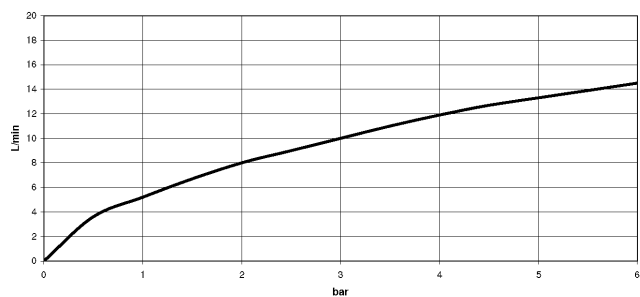

SYNC Single-lever mixer Pull-down with spray function - Brushed Champagne (22kt Gold)

SYNC

33 875 895

- 240mm projection
- pivotable spout 360°
- Optional swivel limiter available with swivel limiter set 12 821 970 90
- laminar and spray flow
- height of mixer 420 mm
- height up to laminar flow regulator 240 mm
- hole diameter 35 mm
- 1800 mm metal shower hose
- sprayface with anti-scaling system
- max. flow 10.4 l/min at 3 bar flow pressure
- lead-free
- This product can help a building meet the requirements of Green Building Rating Systems, e.g. LEED®, BREEAM®, DGNB

Recommended miscellaneous

Swivel limitation set - 12 821 970 90

Recommended miscellaneous

**Dispenser without rosette -
Brushed Champagne (22kt Gold)** 82 424 970-46

Recommended miscellaneous

**Strainer waste with control handle
- Brushed Champagne (22kt Gold)** 10 712 970-46

33 875 895

Flow rate chart

Certificates

GDV_0400314.

33 875 895