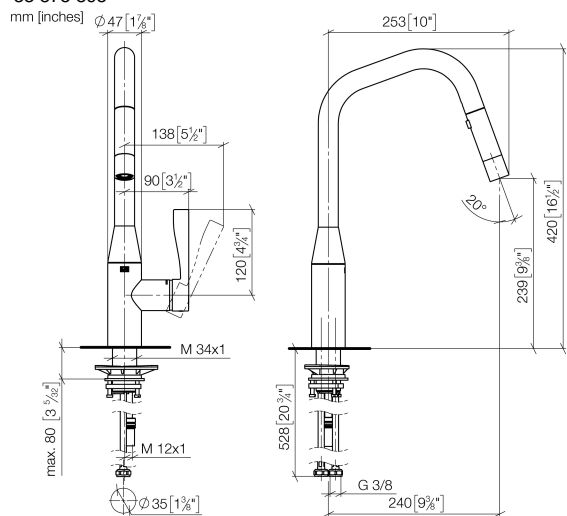

SYNC Single-lever mixer Pull-down with spray function - Brushed Champagne (22kt Gold)

SYNC

33 875 895

- 240mm projection
- pivotable spout 360°
- Optional swivel limiter available with swivel limiter set 12 821 970 90
- laminar and spray flow
- height of mixer 420 mm
- height up to laminar flow regulator 240 mm
- hole diameter 35 mm
- 1800 mm metal shower hose
- sprayface with anti-scaling system
- max. flow 10.4 l/min at 3 bar flow pressure
- lead-free
- This product can help a building meet the requirements of Green Building Rating Systems, e.g. LEED®, BREEAM®, DGNB

Recommended miscellaneous

Swivel limitation set - 12 821 970 90

Recommended miscellaneous

**Dispenser without rosette -
Brushed Champagne (22kt Gold)** 82 424 970-46

Recommended miscellaneous

**Strainer waste with control handle
- Brushed Champagne (22kt Gold)** 10 712 970-46

33 875 895

Flow rate chart

Certificates

GDV_0400314.

33 875 895