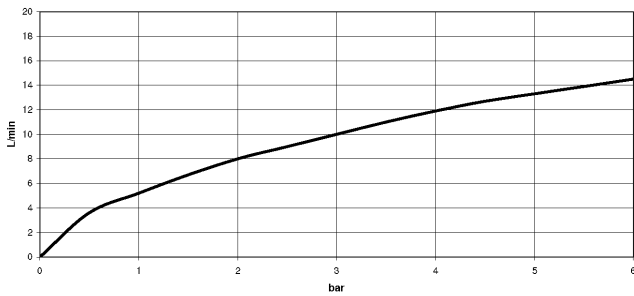

**SYNC Single-lever mixer Pull-down with spray function - Champagne (22kt Gold)**

SYNC

33 875 895

- 240mm projection
- pivotable spout 360°
- Optional swivel limiter available with swivel limiter set 12 821 970 90
- laminar and spray flow
- height of mixer 420 mm
- height up to laminar flow regulator 240 mm
- hole diameter 35 mm
- 1800 mm metal shower hose
- sprayface with anti-scaling system
- max. flow 10.4 l/min at 3 bar flow pressure
- lead-free
- This product can help a building meet the requirements of Green Building Rating Systems, e.g. LEED®, BREEAM®, DGNB

**Recommended miscellaneous**

**Swivel limitation set -** 12 821 970 90

**Recommended miscellaneous**

**Dispenser without rosette - Champagne (22kt Gold)** 82 424 970-47

**Recommended miscellaneous**

**Strainer waste with control handle - Champagne (22kt Gold)** 10 712 970-47

33 875 895

mm [inches]

**Flow rate chart**

**Certificates**

GDV\_0400314.

33 875 895