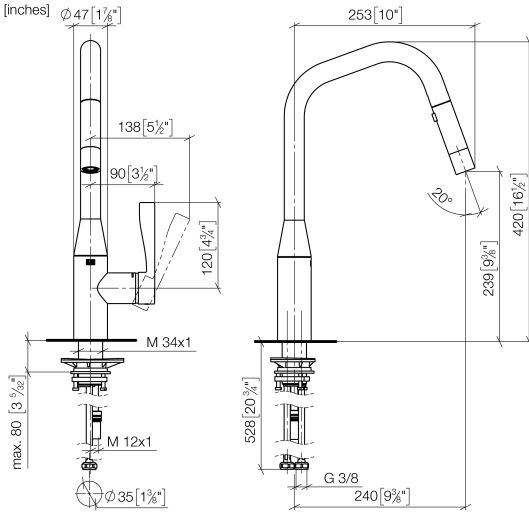

**SYNC Single-lever mixer Pull-down with spray function - Champagne (22kt Gold)**

SYNC

33 875 895

- 240mm projection
- pivotable spout 360°
- Optional swivel limiter available with swivel limiter set 12 821 970 90
- laminar and spray flow
- height of mixer 420 mm
- height up to laminar flow regulator 240 mm
- hole diameter 35 mm
- 1800 mm metal shower hose
- sprayface with anti-scaling system
- max. flow 10.4 l/min at 3 bar flow pressure
- lead-free
- This product can help a building meet the requirements of Green Building Rating Systems, e.g. LEED®, BREEAM®, DGNB

**Recommended miscellaneous**

**Swivel limitation set -** 12 821 970 90

**Recommended miscellaneous**

**Dispenser without rosette - Champagne (22kt Gold)** 82 424 970-47

**Recommended miscellaneous**

**Strainer waste with control handle - Champagne (22kt Gold)** 10 712 970-47

33 875 895

mm [inches]

**Flow rate chart**

**Certificates**

GDV\_0400314.

33 875 895