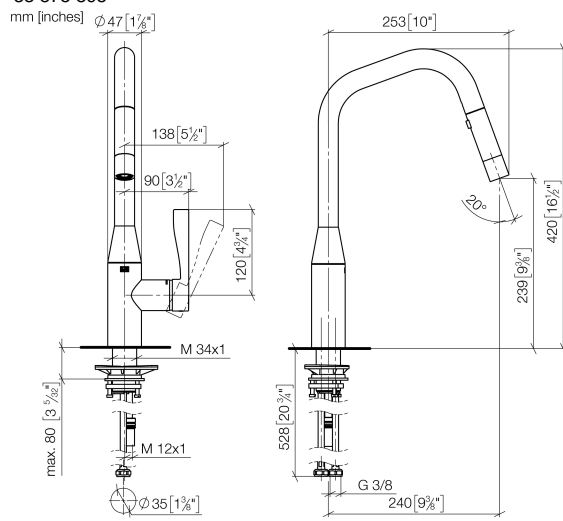

SYNC Single-lever mixer Pull-down with spray function - Brushed Dark Platinum

SYNC

33 875 895

- 240mm projection
- pivotable spout 360°
- Optional swivel limiter available with swivel limiter set 12 821 970 90
- laminar and spray flow
- height of mixer 420 mm
- height up to laminar flow regulator 240 mm
- hole diameter 35 mm
- 1800 mm metal shower hose
- sprayface with anti-scaling system
- max. flow 10.4 l/min at 3 bar flow pressure
- lead-free
- This product can help a building meet the requirements of Green Building Rating Systems, e.g. LEED®, BREEAM®, DGNB

Recommended miscellaneous

Swivel limitation set - 12 821 970 90

Recommended miscellaneous

Dispenser without rosette - Brushed Dark Platinum 82 424 970-99

Recommended miscellaneous

Strainer waste with control handle - Brushed Dark Platinum 10 712 970-99

33 875 895

Flow rate chart

Certificates

Belgaqua_21-027- 27_3. LGA_28658. GDV_0400314.

33 875 895

Spare parts list

No.	Item Number	Name	Quantity used	Delivery time
1	90 12 11 148 00-99	shower	1	30
2	04 30 02 120 00-85	hose	1	30
3	90 28 22 301 00-99	spout	1	30
4	09 28 10 160 90	ring	1	2
5	09 28 10 162 90	ring	1	2
6	09 28 10 161 90	ring	1	2
7	90 15 05 064 02 90	cartridge	1	2
8	09 14 10 190 90	seal	1	2
9	09 28 30 030-99	cover	1	30
10	09 20 89 020-99	handle	1	30
11	90 31 11 063 00 90	pin	1	2
12	90 31 20 087 00-99	plug	1	30
13	04 30 04 101 00 90	hose	1	2
14	04 28 20 067 00 90	pipe	1	2
15	09 14 10 036 90	seal	1	2
16	04 30 11 040 00 90	fixing set	2	2
17	09 20 93 056 90	insert	1	2
18	90 24 03 253 00 90	adaptor	1	2
19	09 30 03 038 90	hose	1	2
20	04 21 50 010 00 90	accessories	1	2
21	90 30 09 031 00 90	key	1	2