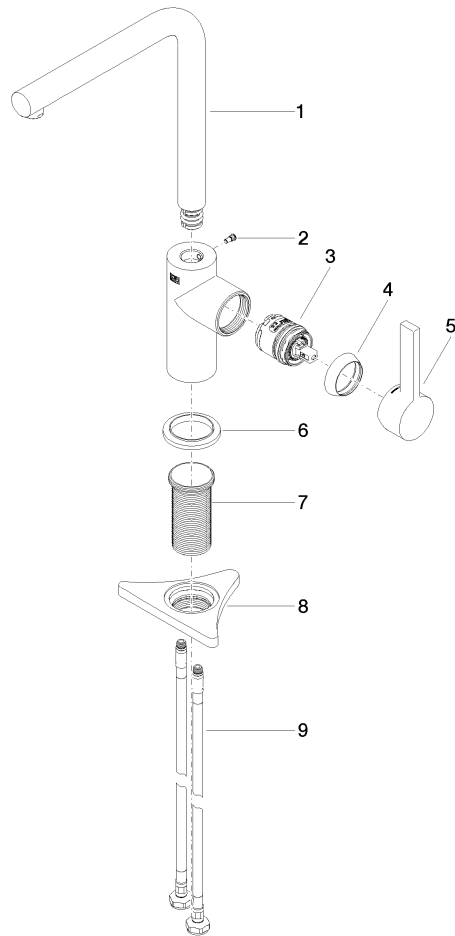

DORNBRACHT PIUR Single-lever mixer - Chrome

33 900 210

- 195mm projection
- max. flow 6.7 l/min at 3 bar flow pressure
- pivotable spout 360°
- air-enriched flow

	Chrome	33 900 210-00
	Soft Black	33 900 210-69
	Brushed Nickel	33 900 210-70

DORNBRACHT PIUR Single-lever mixer - Chrome

33 900 210

Flow rate chart

Certificates

ACS_23 ACC NY AbP_10137.
306.

DORNBACHT PIUR Single-lever mixer - Chrome

33 900 210

Parts for other finishes can be found here: [Soft Black](#)

Spare parts list

No.	Item Number	Name	Quantity used	Delivery time
1	90 28 22 380 00-00	spout	1	2
2	90 30 30 100 00 90	screw	1	2
3	90 15 05 060 00 90	cartridge	1	2
4	90 28 30 011 00-00	cover	1	2
5	90 20 21 001 00-00	handle	1	2
6	90 27 21 001 00-00	rosette	1	2
7	90 30 01 200 00 90	shaft	1	2
8	90 23 10 003 00 90	fixing set	1	2
9	04 30 04 101 00 90	hose	1	2