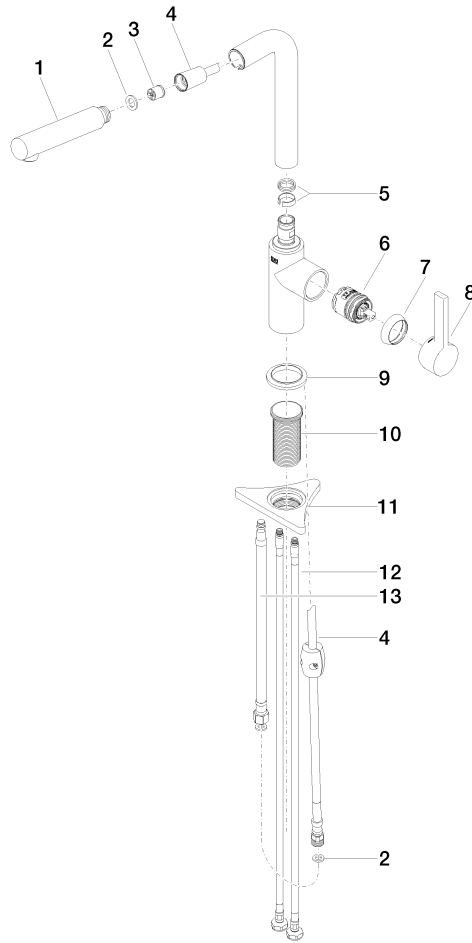

## DORNBACHT PIUR Single-lever mixer Pull-out - Soft Black

---

33 950 210

- 204mm projection
- pivotable spout 360°
- air-enriched flow
- max. flow 8 l/min at 3 bar flow pressure
- fabric braided hose 1500 mm

Intrinsic protection against back flow.

	Soft Black	33 950 210-69
	Chrome	33 950 210-00
	Brushed Nickel	33 950 210-70

**DORNBRAUCHT PIUR Single-lever mixer Pull-out - Soft Black**

33 950 210

Parts for other finishes can be found here: [Chrome](#)

**Spare parts list**

No.	Item Number	Name	Quantity used	Delivery time
1	90 12 11 180 00-69	shower	1	2
2	90 14 05 081 00 90	seal	1	2
3	90 23 01 051 00 90	flow reducer	1	2
4	90 30 02 101 00 90	hose	1	2
5	90 14 15 060 00 90	gasket kit	1	2
6	90 15 05 060 00 90	cartridge	1	2
7	90 28 30 011 00-69	cover	1	2
8	90 20 21 001 00-69	handle	1	2
9	90 27 21 001 00-69	rosette	1	2
10	90 30 01 200 00 90	shaft	1	2
11	90 23 10 003 00 90	fixing set	1	2
12	04 30 04 101 00 90	hose	2	2
13	90 30 04 110 00 90	hose	1	2