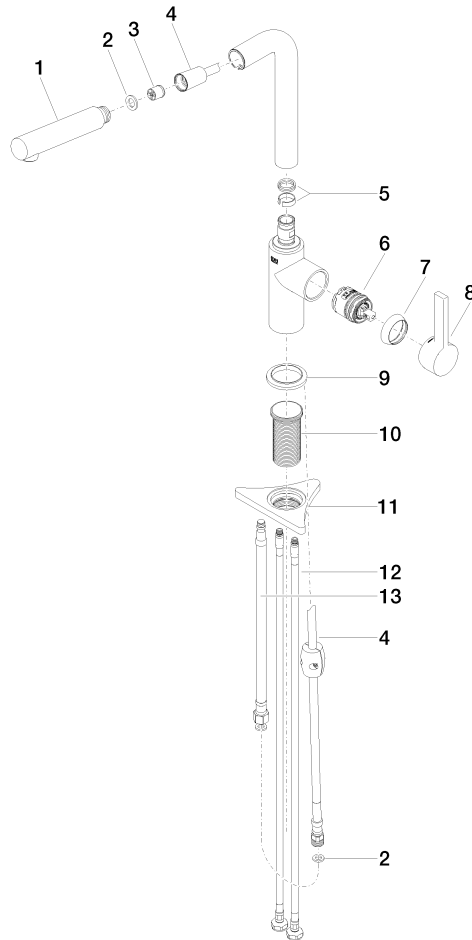

DORNBRACHT PIUR Single-lever mixer Pull-out - Brushed Nickel

33 950 210

- 204mm projection
- pivotable spout 360°
- air-enriched flow
- max. flow 8 l/min at 3 bar flow pressure
- fabric braided hose 1500 mm

Intrinsic protection against back flow.

	Brushed Nickel	33 950 210-70
	Chrome	33 950 210-00
	Soft Black	33 950 210-69

DORNBRACHT PIUR Single-lever mixer Pull-out - Brushed Nickel

33 950 210

Flow rate chart

Certificates

Belgaqua_23-012- ACS_23 ACC NY AbP_10138.
27_3. 306.

DORNBRAUCH PIUR Single-lever mixer Pull-out - Brushed Nickel

33 950 210

Parts for other finishes can be found here: [Chrome](#)

Spare parts list

No.	Item Number	Name	Quantity used	Delivery time
1	90 12 11 180 00-70	shower	1	2
2	90 14 05 081 00 90	seal	1	2
3	90 23 01 051 00 90	flow reducer	1	2
4	90 30 02 101 00 90	hose	1	2
5	90 14 15 060 00 90	gasket kit	1	2
6	90 15 05 060 00 90	cartridge	1	2
7	90 28 30 011 00-70	cover	1	2
8	90 20 21 001 00-70	handle	1	2
9	90 27 21 001 00-70	rosette	1	2
10	90 30 01 200 00 90	shaft	1	2
11	90 23 10 003 00 90	fixing set	1	2
12	04 30 04 101 00 90	hose	2	2
13	90 30 04 110 00 90	hose	1	2