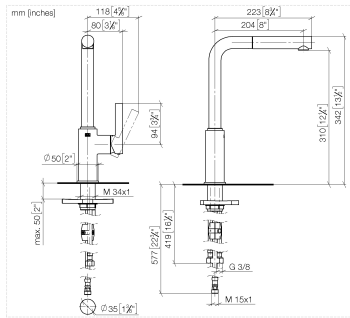

DORNBRACHT PIUR Single-lever mixer Pull-out - Brushed Nickel

33 950 210

- 204mm projection
- pivotable spout 360°
- air-enriched flow
- max. flow 8 l/min at 3 bar flow pressure
- fabric braided hose 1500 mm

Intrinsic protection against back flow.

	Brushed Nickel	33 950 210-70
	Chrome	33 950 210-00
	Soft Black	33 950 210-69

DORNBRACHT PIUR Single-lever mixer Pull-out - Brushed Nickel

33 950 210

Flow rate chart

Certificates

Belgaqua_23-012- ACS_23 ACC NY AbP_10138.
27_3. 306.

DORNBRAUCH PIUR Single-lever mixer Pull-out - Brushed Nickel

33 950 210

Parts for other finishes can be found here: [Chrome](#)

Spare parts list

No.	Item Number	Name	Quantity used	Delivery time
1	90 12 11 180 00-70	shower	1	2
2	90 14 05 081 00 90	seal	1	2
3	90 23 01 051 00 90	flow reducer	1	2
4	90 30 02 101 00 90	hose	1	2
5	90 14 15 060 00 90	gasket kit	1	2
6	90 15 05 060 00 90	cartridge	1	2
7	90 28 30 011 00-70	cover	1	2
8	90 20 21 001 00-70	handle	1	2
9	90 27 21 001 00-70	rosette	1	2
10	90 30 01 200 00 90	shaft	1	2
11	90 23 10 003 00 90	fixing set	1	2
12	04 30 04 101 00 90	hose	2	2
13	90 30 04 110 00 90	hose	1	2