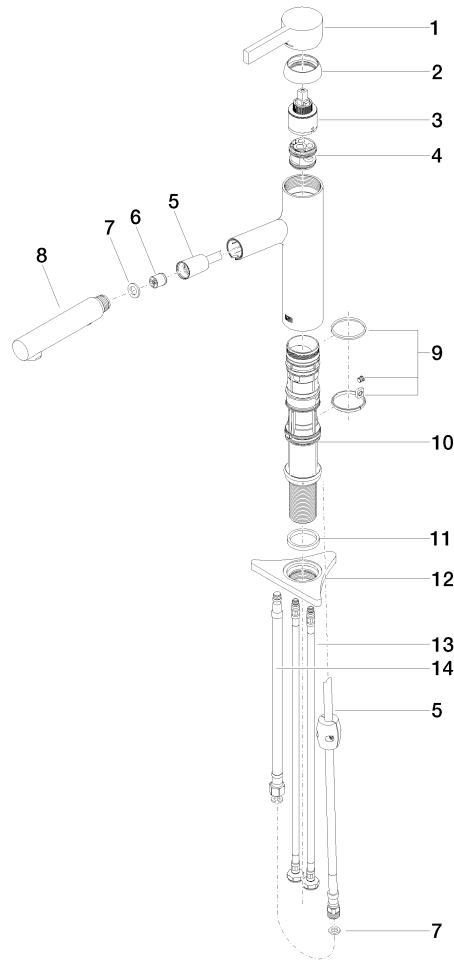

DORNBACHT LYV Single-lever mixer Pull-out with spray function - Brushed Nickel

33 960 110

- 230mm projection
- pivotable spout 120°
- air-enriched flow and spray flow
- fabric braided hose 1500 mm
- max. flow 7 l/min at 3 bar flow pressure

Intrinsic protection against back flow.

	Brushed Nickel	33 960 110-70
	Chrome	33 960 110-00
	Soft Black	33 960 110-69

DORNBRACHT LYV Single-lever mixer Pull-out with spray function - Brushed Nickel

33 960 110
mm [inches]

Flow rate chart

Certificates

Belgaqua_23-012- 27_3. AbP_10067. ACS_23 ACC NY 085.

DORNBRAUCH LYV Single-lever mixer Pull-out with spray function - Brushed Nickel

33 960 110

Parts for other finishes can be found here: [Chrome](#)

Spare parts list

No.	Item Number	Name	Quantity used	Delivery time
1	90 20 81 001 00-70	handle	1	2
2	90 28 30 010 00-70	cover	1	2
3	90 15 05 067 00 90	cartridge	1	2
4	90 18 40 227 00 90	insert	1	2
5	90 30 02 101 00 90	hose	1	2
6	90 23 01 051 00 90	flow reducer	1	2
7	90 14 05 081 00 90	seal	1	2
8	90 12 11 181 00-70	shower	1	2
9	90 14 15 062 00 90	gasket kit	1	2
10	90 30 01 211 00 90	shaft	1	2
11	90 14 05 080 00 90	seal	1	2
12	90 23 10 003 00 90	fixing set	1	2
13	04 30 04 100 00 90	hose	2	2
14	90 30 04 110 00 90	hose	1	2