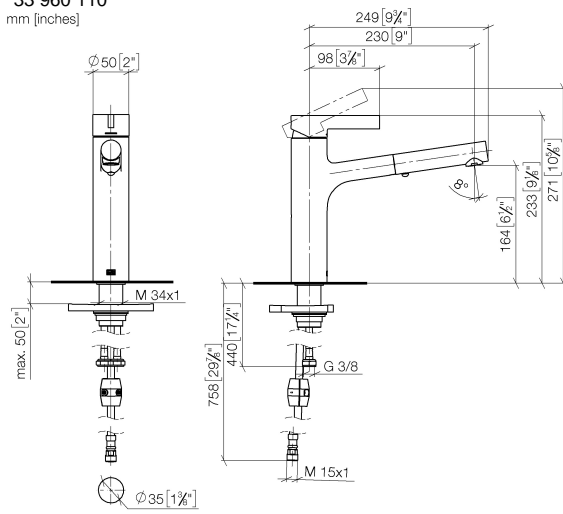

DORNBACHT LYV Single-lever mixer Pull-out with spray function - Brushed Nickel

33 960 110

- 230mm projection
- pivotable spout 120°
- air-enriched flow and spray flow
- fabric braided hose 1500 mm
- max. flow 7 l/min at 3 bar flow pressure

Intrinsic protection against back flow.

	Brushed Nickel	33 960 110-70
	Chrome	33 960 110-00
	Soft Black	33 960 110-69

DORNBRACHT LYV Single-lever mixer Pull-out with spray function - Brushed Nickel

33 960 110
mm [inches]

Flow rate chart

Certificates

Belgaqua_23-012- 27_3. AbP_10067. ACS_23 ACC NY 085.

DORNBRAUCH LYV Single-lever mixer Pull-out with spray function - Brushed Nickel

33 960 110

Parts for other finishes can be found here: [Chrome](#)

Spare parts list

No.	Item Number	Name	Quantity used	Delivery time
1	90 20 81 001 00-70	handle	1	2
2	90 28 30 010 00-70	cover	1	2
3	90 15 05 067 00 90	cartridge	1	2
4	90 18 40 227 00 90	insert	1	2
5	90 30 02 101 00 90	hose	1	2
6	90 23 01 051 00 90	flow reducer	1	2
7	90 14 05 081 00 90	seal	1	2
8	90 12 11 181 00-70	shower	1	2
9	90 14 15 062 00 90	gasket kit	1	2
10	90 30 01 211 00 90	shaft	1	2
11	90 14 05 080 00 90	seal	1	2
12	90 23 10 003 00 90	fixing set	1	2
13	04 30 04 100 00 90	hose	2	2
14	90 30 04 110 00 90	hose	1	2