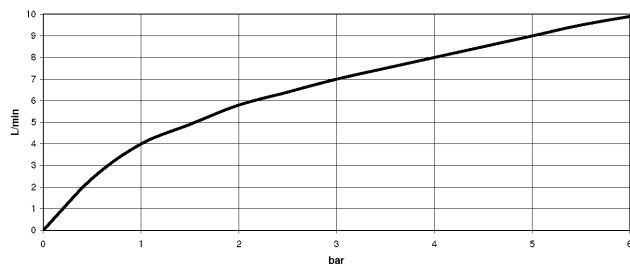

DORNBACHT LYV Single-lever mixer Pull-out with spray function - Brushed Nickel

33 960 110

- 230mm projection
- pivotable spout 120°
- air-enriched flow and spray flow
- fabric braided hose 1500 mm
- max. flow 7 l/min at 3 bar flow pressure

Intrinsic protection against back flow.

	Brushed Nickel	33 960 110-70
	Chrome	33 960 110-00
	Soft Black	33 960 110-69

DORNBRACHT LYV Single-lever mixer Pull-out with spray function - Brushed Nickel

33 960 110
mm [inches]

Flow rate chart

Certificates

Belgaqua_23-012- 27_3. AbP_10067. ACS_23 ACC NY 085.

DORNBRAUCH LYV Single-lever mixer Pull-out with spray function - Brushed Nickel

33 960 110

Parts for other finishes can be found here: [Chrome](#)