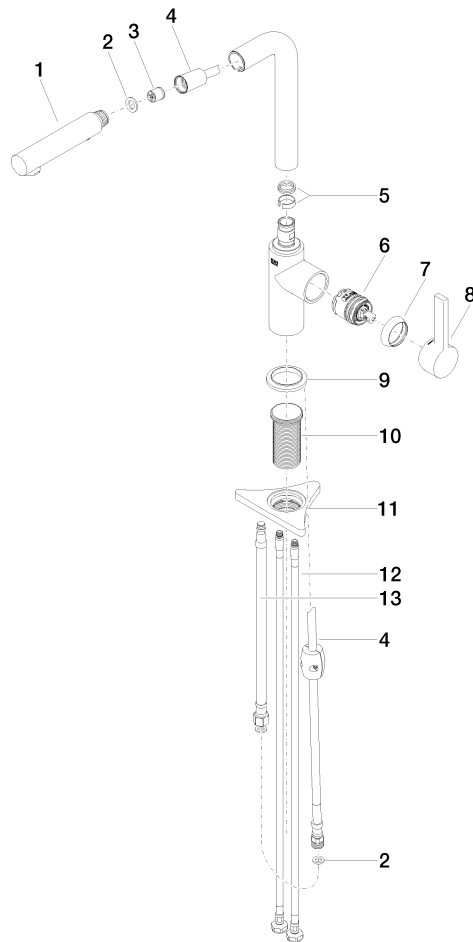

DORNBRACHT PIUR Single-lever mixer Pull-out with spray function - Chrome

33 960 210

- 197mm projection
- pivotable spout 360°
- air-enriched flow and spray flow
- max. flow 6.7 l/min at 3 bar flow pressure
- fabric braided hose 1500 mm

Intrinsic protection against back flow.

	Chrome	33 960 210-00
	Soft Black	33 960 210-69
	Brushed Nickel	33 960 210-70

DORNBRACHT PIUR Single-lever mixer Pull-out with spray function - Chrome

33 960 210

Certificates

Belgaqua_23-012- 27_3. AbP_10139.

ACS_23 ACC NY 306.

DORNBRAUCHT PIUR Single-lever mixer Pull-out with spray function - Chrome

33 960 210

Parts for other finishes can be found here: [Soft Black](#)

Spare parts list

No.	Item Number	Name	Quantity used	Delivery time
1	90 12 11 181 00-00	shower	1	2
2	90 14 05 081 00 90	seal	1	2
3	90 23 01 051 00 90	flow reducer	1	2
4	90 30 02 101 00 90	hose	1	2
5	90 14 15 060 00 90	gasket kit	1	2
6	90 15 05 060 00 90	cartridge	1	2
7	90 28 30 011 00-00	cover	1	2
8	90 20 21 001 00-00	handle	1	2
9	90 27 21 001 00-00	rosette	1	2
10	90 30 01 200 00 90	shaft	1	2
11	90 23 10 003 00 90	fixing set	1	2
12	04 30 04 101 00 90	hose	2	2
13	90 30 04 110 00 90	hose	1	2