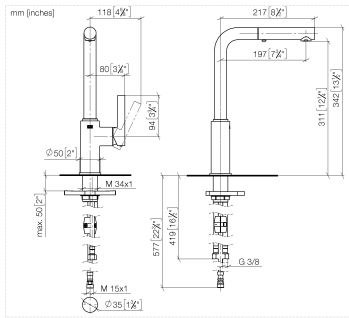

DORNBRACHT PIUR Single-lever mixer Pull-out with spray function - Chrome

33 960 210

- 197mm projection
- pivotable spout 360°
- air-enriched flow and spray flow
- max. flow 6.7 l/min at 3 bar flow pressure
- fabric braided hose 1500 mm

Intrinsic protection against back flow.

	Chrome	33 960 210-00
	Soft Black	33 960 210-69
	Brushed Nickel	33 960 210-70

DORNBRACHT PIUR Single-lever mixer Pull-out with spray function - Chrome

33 960 210

Certificates

Belgaqua_23-012- 27_3. AbP_10139.

ACS_23 ACC NY 306.

DORNBRAUCHT PIUR Single-lever mixer Pull-out with spray function - Chrome

33 960 210

Parts for other finishes can be found here: [Soft Black](#)

Spare parts list

No.	Item Number	Name	Quantity used	Delivery time
1	90 12 11 181 00-00	shower	1	2
2	90 14 05 081 00 90	seal	1	2
3	90 23 01 051 00 90	flow reducer	1	2
4	90 30 02 101 00 90	hose	1	2
5	90 14 15 060 00 90	gasket kit	1	2
6	90 15 05 060 00 90	cartridge	1	2
7	90 28 30 011 00-00	cover	1	2
8	90 20 21 001 00-00	handle	1	2
9	90 27 21 001 00-00	rosette	1	2
10	90 30 01 200 00 90	shaft	1	2
11	90 23 10 003 00 90	fixing set	1	2
12	04 30 04 101 00 90	hose	2	2
13	90 30 04 110 00 90	hose	1	2