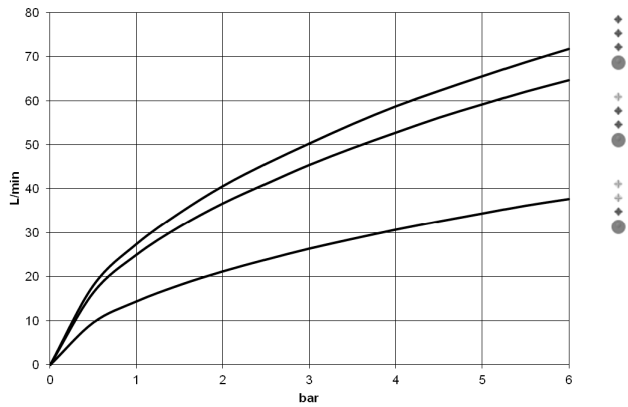

34 201 979

- 210mm projection
- circular normal flow
- rotary diverter with volume control and shut-off function
- 3/8" shower outlet
- slide-on rosettes Ø 60 mm
- 1/2" connection
- gauge 150 mm - 15 mm
- max. flow 16.9 l/min at 3 bar flow pressure
- WRAS 2201054

Intrinsic protection against back flow.

	Chrome	34 201 979-00
	Brushed Platinum	34 201 979-06
	Dark Chrome	34 201 979-19
	Light Gold	34 201 979-26
	Brushed Light Gold	34 201 979-27
	Matte Black	34 201 979-33
	Brushed Bronze	34 201 979-42
	Brushed Champagne (22kt Gold)	34 201 979-46
	Champagne (22kt Gold)	34 201 979-47
	Brushed Chrome	34 201 979-93
	Brushed Dark Platinum	34 201 979-99

34 201 979

mm [inches]

Flow rate chart

Codes & Standards

DIN 4109

EN 1717

ISO 3822

Scottish Water
Byelaws