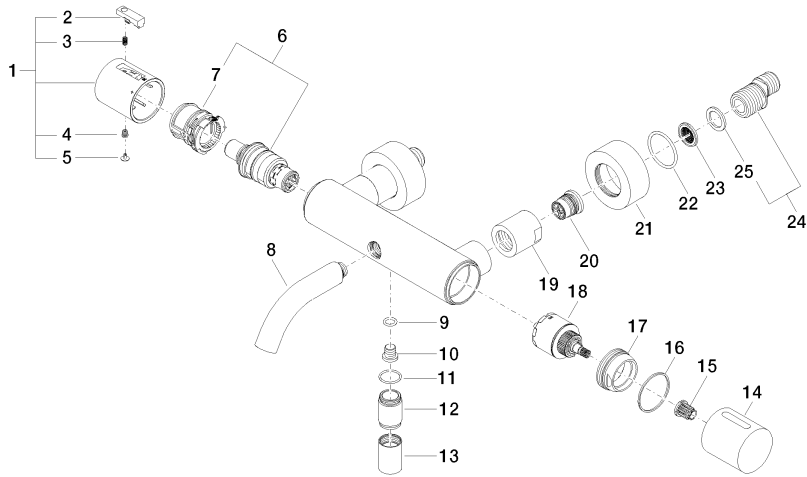

34 201 979

Product version from 9/1/2022

Parts for other finishes can be found here: Brushed Platinum