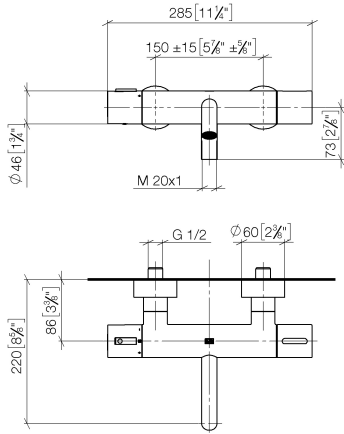

34 201 979

- 210mm projection
- circular normal flow
- rotary diverter with volume control and shut-off function
- 3/8" shower outlet
- slide-on rosettes Ø 60 mm
- 1/2" connection
- gauge 150 mm - 15 mm
- max. flow 16.9 l/min at 3 bar flow pressure
- WRAS 2201054

34 201 979

mm [inches]

Flow rate chart

Codes & Standards

DIN 4109

EN 1717

ISO 3822

Scottish Water
Byelaws

No.	Item Number	Name	Quantity used	Delivery time
	90 17 33 004 00-00	handle	32	10