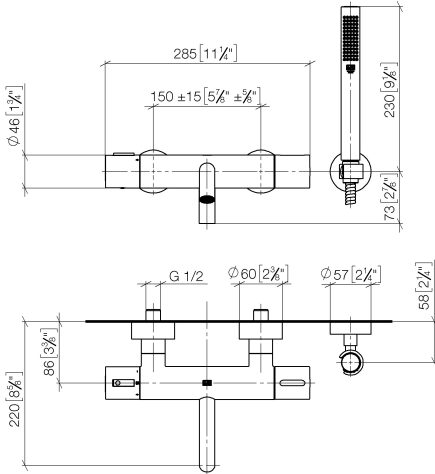

34 234 979

- spout: circular, air-enriched flow
- max. flow 16.9 l/min at 3 bar flow pressure
- Hand shower: COMPACT RAIN, max. flow rate 6.8 l/min (at 3 bar)
- complete hand shower set with anti-scale system
- rotary diverter with volume control and shut-off function
- slide-on rosettes Ø 60 mm
- 210mm projection
- 1/2" connection
- gauge 150 mm - 15 mm
- metal shower hose 1250mm with integrated anti-twist protection
- shower holder rosette Ø 57mm

34 234 979

mm [inches]

Flow rate chart

Codes & Standards

DIN 4109

EN 1717

ISO 3822

Ü-Zeichen

META Bath thermostat for wall mounting with hand shower set - Chrome

META

34 234 979

Certificates

LGA_18

Belgaqua_21-032-2

34 234 979

Product version from 7/1/2023

Parts for other finishes can be found here: Brushed Platinum

META Bath thermostat for wall mounting with hand shower set - Chrome

META

34 234 979

Spare parts list

Product version from 7/1/2023

No.	Item Number	Name	Quantity used	Delivery time
	34 201 979-00	META Bath thermostat for wall mounting without shower set - Chrome	4	10