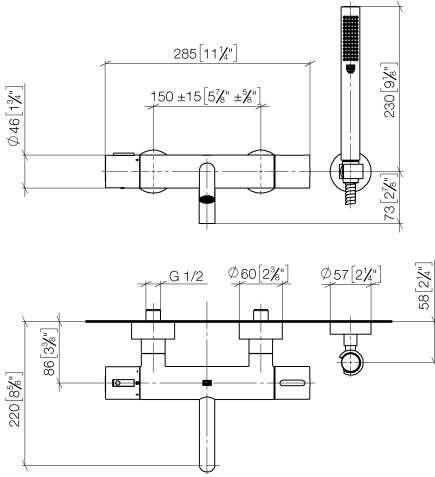

META Bath thermostat for wall mounting with hand shower set - Brushed Light Gold

META

34 234 979

- spout: circular, air-enriched flow
- max. flow 16.9 l/min at 3 bar flow pressure
- Hand shower: COMPACT RAIN, max. flow rate 6.8 l/min (at 3 bar)
- complete hand shower set with anti-scale system
- rotary diverter with volume control and shut-off function
- slide-on rosettes Ø 60 mm
- 210mm projection
- 1/2" connection
- gauge 150 mm - 15 mm
- metal shower hose 1250mm with integrated anti-twist protection
- shower holder rosette Ø 57mm

34 234 979
mm [inches]

Flow rate chart

Codes & Standards

DIN 4109

ISO 3822

Ü-Zeichen

META Bath thermostat for wall mounting with hand shower set - Brushed Light
Gold

META

34 234 979
Certificates

LGA_18

34 234 979

Product version from 7/1/2023

Parts for other finishes can be found here: [Chrome](#)

META Bath thermostat for wall mounting with hand shower set - Brushed Light Gold

META

34 234 979

Spare parts list

Product version from 7/1/2023

No.	Item Number	Name	Quantity used	Delivery time
	34 201 979-27	META Bath thermostat for wall mounting without shower set - Brushed Light Gold	4	30