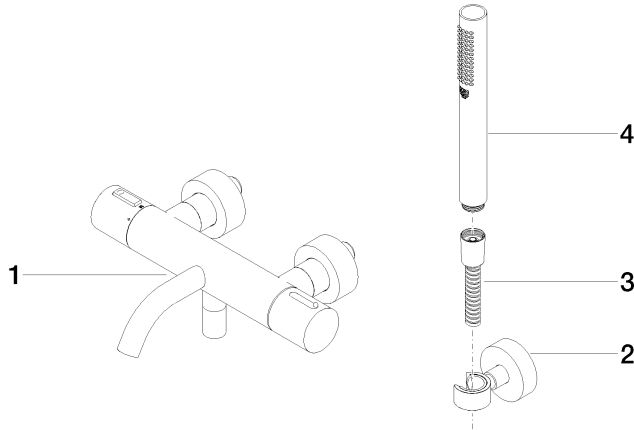

META Bath thermostat for wall mounting with hand shower set - Brushed Light Gold

META

34 234 979

- spout: circular, air-enriched flow
- max. flow 16.9 l/min at 3 bar flow pressure
- Hand shower: COMPACT RAIN, max. flow rate 6.8 l/min (at 3 bar)
- complete hand shower set with anti-scale system
- rotary diverter with volume control and shut-off function
- slide-on rosettes Ø 60 mm
- 210mm projection
- 1/2" connection
- gauge 150 mm - 15 mm
- metal shower hose 1250mm with integrated anti-twist protection
- shower holder rosette Ø 57mm

34 234 979
mm [inches]

Flow rate chart

Codes & Standards

DIN 4109

ISO 3822

Ü-Zeichen

META Bath thermostat for wall mounting with hand shower set - Brushed Light
Gold

META

34 234 979
Certificates

LGA_18

34 234 979

Product version from 7/1/2023

Parts for other finishes can be found here: [Chrome](#)

META Bath thermostat for wall mounting with hand shower set - Brushed Light Gold

META

34 234 979

Spare parts list

Product version from 7/1/2023

No.	Item Number	Name	Quantity used	Delivery time
	34 201 979-27	META Bath thermostat for wall mounting without shower set - Brushed Light Gold	4	30