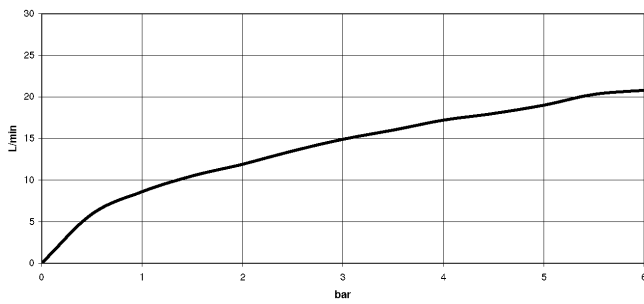

META Bath thermostat for wall mounting with hand shower set - Brushed Light Gold

META

34 234 979

- spout: circular, air-enriched flow
- max. flow 16.9 l/min at 3 bar flow pressure
- Hand shower: COMPACT RAIN, max. flow rate 6.8 l/min (at 3 bar)
- complete hand shower set with anti-scale system
- rotary diverter with volume control and shut-off function
- slide-on rosettes Ø 60 mm
- 210mm projection
- 1/2" connection
- gauge 150 mm - 15 mm
- metal shower hose 1250mm with integrated anti-twist protection
- shower holder rosette Ø 57mm

34 234 979
mm [inches]

Flow rate chart

Codes & Standards

DIN 4109

ISO 3822

Ü-Zeichen

META Bath thermostat for wall mounting with hand shower set - Brushed Light
Gold

META