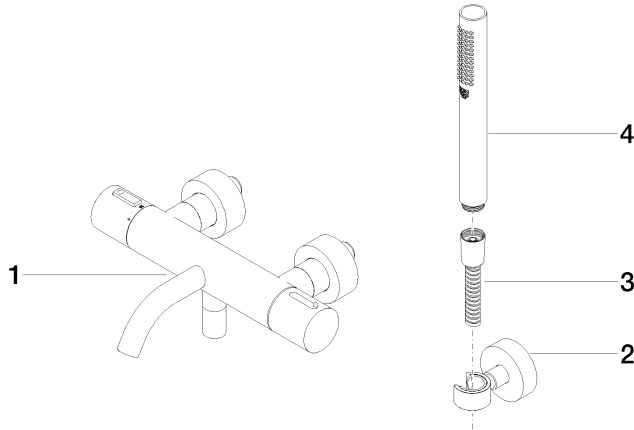

34 234 979

- spout: circular, air-enriched flow
- max. flow 16.9 l/min at 3 bar flow pressure
- Hand shower: COMPACT RAIN, max. flow rate 6.8 l/min (at 3 bar)
- complete hand shower set with anti-scale system
- rotary diverter with volume control and shut-off function
- slide-on rosettes Ø 60 mm
- 210mm projection
- 1/2" connection
- gauge 150 mm - 15 mm
- metal shower hose 1250mm with integrated anti-twist protection
- shower holder rosette Ø 57mm

META Bath thermostat for wall mounting with hand shower set - Matte Black

META

34 234 979

Certificates

LGA_18

Belgaqua_21-032-2

34 234 979

Product version from 7/1/2023

Parts for other finishes can be found here: [Chrome](#)

META Bath thermostat for wall mounting with hand shower set - Matte Black

META

34 234 979

Spare parts list

Product version from 7/1/2023

No.	Item Number	Name	Quantity used	Delivery time
	34 201 979-33	META Bath thermostat for wall mounting without shower set - Matte Black	4	30