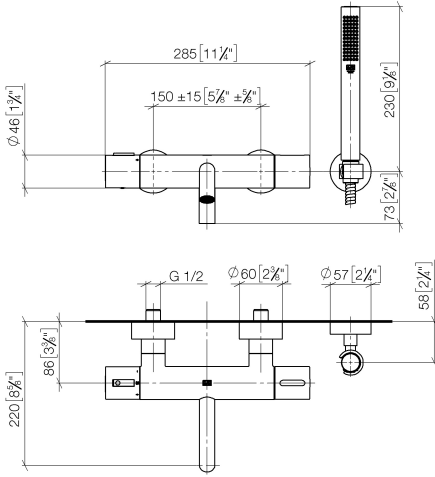

34 234 979

- spout: circular, air-enriched flow
- max. flow 16.9 l/min at 3 bar flow pressure
- Hand shower: COMPACT RAIN, max. flow rate 6.8 l/min (at 3 bar)
- complete hand shower set with anti-scale system
- rotary diverter with volume control and shut-off function
- slide-on rosettes Ø 60 mm
- 210mm projection
- 1/2" connection
- gauge 150 mm - 15 mm
- metal shower hose 1250mm with integrated anti-twist protection
- shower holder rosette Ø 57mm

34 234 979

mm [inches]

Flow rate chart

Codes & Standards

DIN 4109

EN 1717

ISO 3822

Ü-Zeichen

META Bath thermostat for wall mounting with hand shower set - Matte Black

META

34 234 979

Certificates

LGA_18

Belgaqua_21-032-2

34 234 979

Product version from 7/1/2023

Parts for other finishes can be found here: [Chrome](#)

META Bath thermostat for wall mounting with hand shower set - Matte Black

META

34 234 979

Spare parts list

Product version from 7/1/2023

No.	Item Number	Name	Quantity used	Delivery time
	34 201 979-33	META Bath thermostat for wall mounting without shower set - Matte Black	4	30