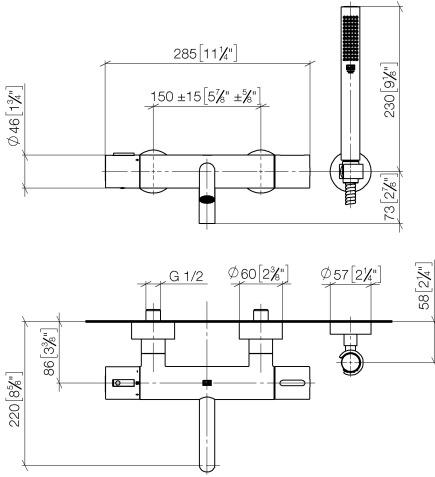

META Bath thermostat for wall mounting with hand shower set - Champagne (22kt Gold)

META

34 234 979

- spout: circular, air-enriched flow
- max. flow 16.9 l/min at 3 bar flow pressure
- Hand shower: COMPACT RAIN, max. flow rate 6.8 l/min (at 3 bar)
- complete hand shower set with anti-scale system
- rotary diverter with volume control and shut-off function
- slide-on rosettes Ø 60 mm
- 210mm projection
- 1/2" connection
- gauge 150 mm - 15 mm
- metal shower hose 1250mm with integrated anti-twist protection
- shower holder rosette Ø 57mm

**META Bath thermostat for wall mounting with hand shower set - Champagne
(22kt Gold)**

META

34 234 979
mm [inches]

Flow rate chart

Codes & Standards

DIN 4109

ISO 3822

Ü-Zeichen

META

34 234 979

Product version from 7/1/2023

Parts for other finishes can be found here: [Chrome](#)

**META Bath thermostat for wall mounting with hand shower set - Champagne
(22kt Gold)**

META

34 234 979

Spare parts list