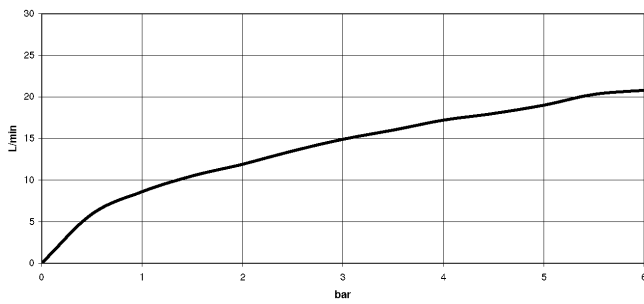

META Bath thermostat for wall mounting with hand shower set - Champagne (22kt Gold)

META

34 234 979

- spout: circular, air-enriched flow
- max. flow 16.9 l/min at 3 bar flow pressure
- Hand shower: COMPACT RAIN, max. flow rate 6.8 l/min (at 3 bar)
- complete hand shower set with anti-scale system
- rotary diverter with volume control and shut-off function
- slide-on rosettes Ø 60 mm
- 210mm projection
- 1/2" connection
- gauge 150 mm - 15 mm
- metal shower hose 1250mm with integrated anti-twist protection
- shower holder rosette Ø 57mm

**META Bath thermostat for wall mounting with hand shower set - Champagne
(22kt Gold)**

META

34 234 979
mm [inches]

Flow rate chart

Codes & Standards

DIN 4109

ISO 3822

Ü-Zeichen