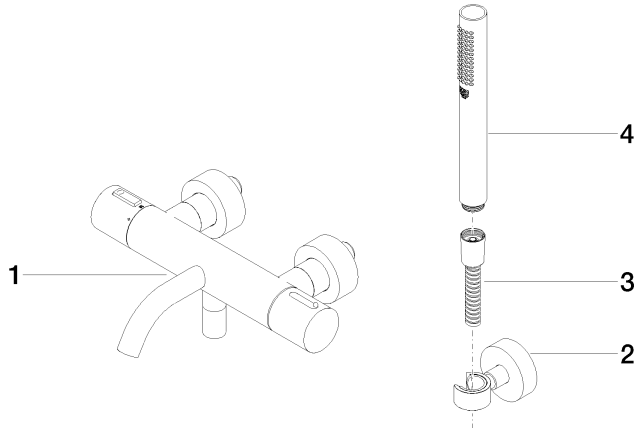

META Bath thermostat for wall mounting with hand shower set - Champagne (22kt Gold)

META

34 234 979

Product version from 7/1/2023

Parts for other finishes can be found here: [Chrome](#)