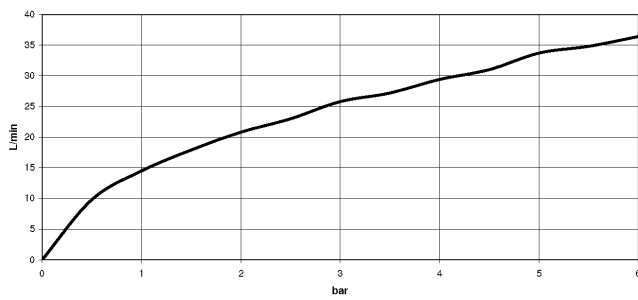

Shower thermostat for wall mounting - Chrome

34 442 979 Product version from 10/1/2023

mm [inches]

Flow rate chart

Codes & Standards

DIN 4109

EN 1111

EN 1717

ISO 3822

Scottish Water
Byelaws

UK Water Supply
Regulations

Ü-Zeichen