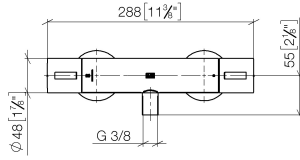

Shower thermostat for wall mounting - Chrome

34 442 979 Product version from 10/1/2023

- 3/8" shower outlet
- slide-on rosettes Ø 70 mm
- 1/2" connection
- gauge 150 mm - 13 mm
- with volume control
- WRAS

Shower thermostat for wall mounting - Chrome

34 442 979 Product version from 10/1/2023

mm [inches]

Flow rate chart

Codes & Standards

DIN 4109

EN 1111

EN 1717

No.	Item Number	Name	Quantity used	Delivery time
1	90 17 33 015 00-00	handle	1	10
2	90 15 02 070 00 90	cartridge	1	2
3	90 30 40 010 00 90	regulator	1	2
4	04 31 20 530 00 90	insert	1	2
5	04 11 04 030 00 90	connection	2	2
6	90 31 20 512 00-00	rosette	2	2
7	09 29 30 050 90	sieve	2	2
8	04 31 20 540 00 90	insert	1	2
9	09 24 77 008-00	nut	2	10
10	90 90 03 236 00 90	top	1	2
11	90 30 40 017 00 90	base	1	2
12	90 14 10 010 00 90	seal	1	2
13	09 31 20 511-00	nipple	1	10
14	90 21 02 069 00-00	cover	1	10