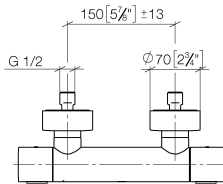

Shower thermostat for wall mounting - Chrome

34 442 979 Product version from 10/1/2023

- 3/8" shower outlet
- slide-on rosettes Ø 70 mm
- 1/2" connection
- gauge 150 mm - 13 mm
- with volume control
- WRAS

Shower thermostat for wall mounting - Chrome

34 442 979 Product version from 10/1/2023

mm [inches]

Flow rate chart

Codes & Standards

DIN 4109

EN 1111

EN 1717

No.	Item Number	Name	Quantity used	Delivery time
1	90 17 33 015 00-00	handle	1	10
2	90 15 02 070 00 90	cartridge	1	2
3	90 30 40 010 00 90	regulator	1	2
4	04 31 20 530 00 90	insert	1	2
5	04 11 04 030 00 90	connection	2	2
6	90 31 20 512 00-00	rosette	2	2
7	09 29 30 050 90	sieve	2	2
8	04 31 20 540 00 90	insert	1	2
9	09 24 77 008-00	nut	2	10
10	90 90 03 236 00 90	top	1	2
11	90 30 40 017 00 90	base	1	2
12	90 14 10 010 00 90	seal	1	2
13	09 31 20 511-00	nipple	1	10
14	90 21 02 069 00-00	cover	1	10