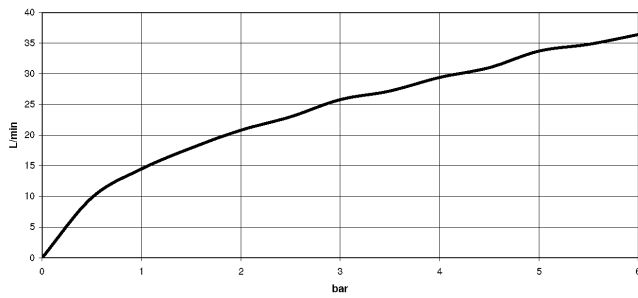

Shower thermostat for wall mounting - Brushed Bronze

34 442 979 Product version from 10/1/2023

mm [inches]

Flow rate chart

Codes & Standards

DIN 4109

ISO 3822

Ü-Zeichen