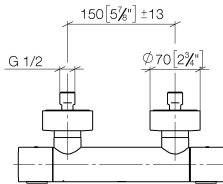

Shower thermostat for wall mounting - Brushed Bronze

34 442 979 Product version from 10/1/2023

- 3/8" shower outlet
- slide-on rosettes Ø 70 mm
- 1/2" connection
- gauge 150 mm - 13 mm
- with volume control
- WRAS

Shower thermostat for wall mounting - Brushed Bronze

34 442 979 Product version from 10/1/2023

mm [inches]

Flow rate chart

Codes & Standards

DIN 4109

ISO 3822

Ü-Zeichen