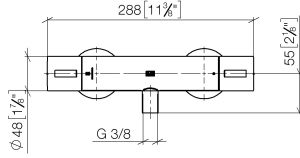

Shower thermostat for wall mounting - Brushed Bronze

34 442 979 Product version from 10/1/2023

- 3/8" shower outlet
- slide-on rosettes Ø 70 mm
- 1/2" connection
- gauge 150 mm - 13 mm
- with volume control
- WRAS

Shower thermostat for wall mounting - Brushed Bronze

34 442 979 Product version from 10/1/2023

mm [inches]

Flow rate chart

Codes & Standards

DIN 4109

ISO 3822

Ü-Zeichen