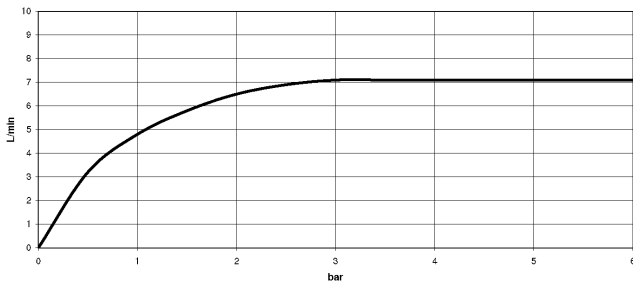

**TARA Shower pipe with shower thermostat without hand shower FlowReduce
220 mm - Brushed Champagne (22kt Gold)**

TARA

34 458 892

- shower with fixed riser projection 452mm
- Rain shower: PURE RAIN, max. flow rate 7 l/min (at 3 bar)
- Function from: 6 l/min
- rain shower Ø 220 mm
- rain shower with anti-scale system
- rotary diverter with volume control and shut-off function
- slide-on rosettes Ø 70 mm
- height of fittings up to rain shower (bottom edge) 964mm
- height of fittings up to top edge of elbow 1267mm
- gauge 150 mm - 13 mm
- metal shower hose 1750mm with integrated anti-twist protection
- 1/2" connection
- slide bar
- Pipe diameter 23.5 mm
- This product can help a building meet the requirements of Green Building Rating Systems, e.g. LEED®, BREEAM®, DGNB
- WRAS 2204013

**TARA Shower pipe with shower thermostat without hand shower FlowReduce
220 mm - Brushed Champagne (22kt Gold)**

TARA

34 458 892
mm [inches]
1:10

Flow rate chart

Codes & Standards

DIN 4109

EN 1717

ISO 3822