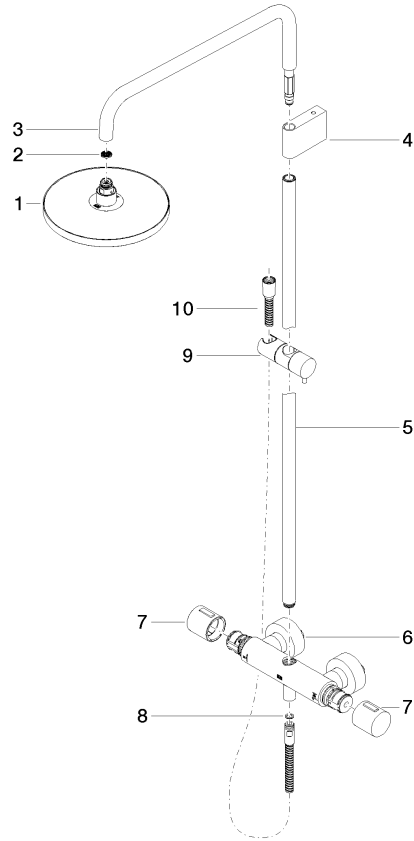

Showerpipe with shower thermostat without hand shower FlowReduce - Light Gold

34 459 979 Product version from 4/1/2024

- shower with fixed riser projection 453mm
- overhead shower: rain flow
- rain shower Ø 220 mm
- rain shower with anti-scale system
- max. rainshower flow 7 l/min
- rotary diverter with volume control and shut-off function
- slide-on rosettes Ø 70 mm
- height of fittings up to rain shower (bottom edge) 1009mm
- height of fittings up to top edge of elbow 1150mm
- gauge 150 mm - 13 mm
- metal shower hose 1750mm with integrated anti-twist protection
- 1/2" connection
- slide bar
- Pipe diameter 23.5 mm
- quick clearing
- This product can help a building meet the requirements of Green Building Rating Systems, e.g. LEED®, BREEAM®, DGNB
- WRAS

mm [inches]

1:10

Flow rate chart

Codes & Standards

DIN 4109

ISO 3822

Scottish Water
Byelaws

UK Water Supply
Regulations

Ü-Zeichen

Showerpipe with shower thermostat without hand shower FlowReduce - Light Gold

34 459 979 Product version from 4/1/2024

Certificates

WRAS_2204

LGA_38

Showerpipe with shower thermostat without hand shower FlowReduce - Light Gold

34 459 979 Product version from 4/1/2024

Parts for other finishes can be found here: [Chrome](#)

Spare parts list

No.	Item Number	Name	Quantity used	Delivery time
1	90 12 05 092 20-26	shower	1	30
2	09 23 01 039 90	sieve	1	2
3	90 28 22 348 00-26	pipe	1	-
Spare part can no longer be ordered, please order the replacement item				
4	90 17 11 150 00-26	holder	1	30
5	90 28 22 349 00-26	pipe	1	30
6	04 17 01 250 00-26	connection	1	60
7	90 17 33 015 00-26	handle	2	30
8	90 14 20 026 00 90	seal	1	2
9	12 570 970-26	Slide unit - Light Gold	1	30
10	28 322 970-26	Metal shower hose 1/2" x 3/8" x 1750 mm - Light Gold	1	30