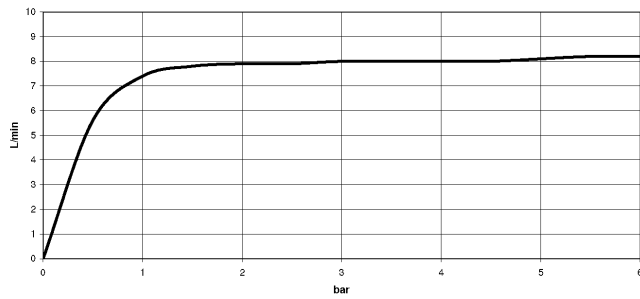

mm [inches]

1:10

Flow rate chart

Codes & Standards

DIN 4109

ISO 3822

Scottish Water
Byelaws

UK Water Supply
Regulations