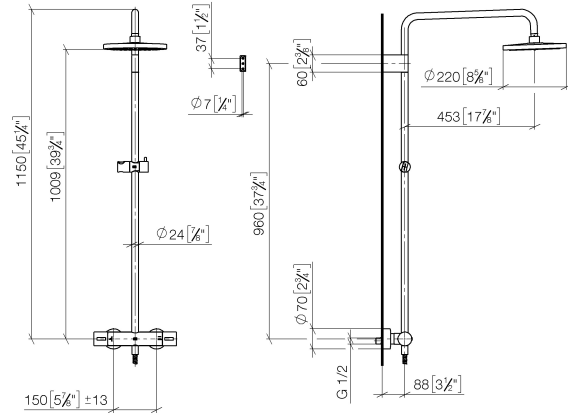

Showerpipe with shower thermostat without hand shower FlowReduce - Light Gold

34 459 979 Product version from 4/1/2024

- shower with fixed riser projection 453mm
- overhead shower: rain flow
- rain shower Ø 220 mm
- rain shower with anti-scale system
- max. rainshower flow 7 l/min
- rotary diverter with volume control and shut-off function
- slide-on rosettes Ø 70 mm
- height of fittings up to rain shower (bottom edge) 1009mm
- height of fittings up to top edge of elbow 1150mm
- gauge 150 mm - 13 mm
- metal shower hose 1750mm with integrated anti-twist protection
- 1/2" connection
- slide bar
- Pipe diameter 23.5 mm
- quick clearing
- This product can help a building meet the requirements of Green Building Rating Systems, e.g. LEED®, BREEAM®, DGNB
- WRAS

Required miscellaneous

SERIES-VARIOUS Hand shower FlowReduce - Light Gold 28 027 979-26 0010

Showerpipe with shower thermostat without hand shower FlowReduce - Light Gold

34 459 979 Product version from 4/1/2024

mm [inches]

1:10

Flow rate chart

Codes & Standards

DIN 4109

ISO 3822

Scottish Water
Byelaws

UK Water Supply
Regulations

34 459 979 Product version from 4/1/2024

Parts for other finishes can be found here: [Chrome](#)

Spare parts list

No.	Item Number	Name	Quantity used	Delivery time
1	90 12 05 092 20-26	shower	1	30
2	09 23 01 039 90	sieve	1	2
3	90 28 22 348 00-26	pipe	1	-
Spare part can no longer be ordered, please order the replacement item				
4	90 17 11 150 00-26	holder	1	30
5	90 28 22 349 00-26	pipe	1	30
6	04 17 01 250 00-26	connection	1	60
7	90 17 33 015 00-26	handle	2	30
8	90 14 20 026 00 90	seal	1	2
9	12 570 970-26	Slide unit - Light Gold	1	30
10	28 322 970-26	Metal shower hose 1/2" x 3/8" x 1750 mm - Light Gold	1	30