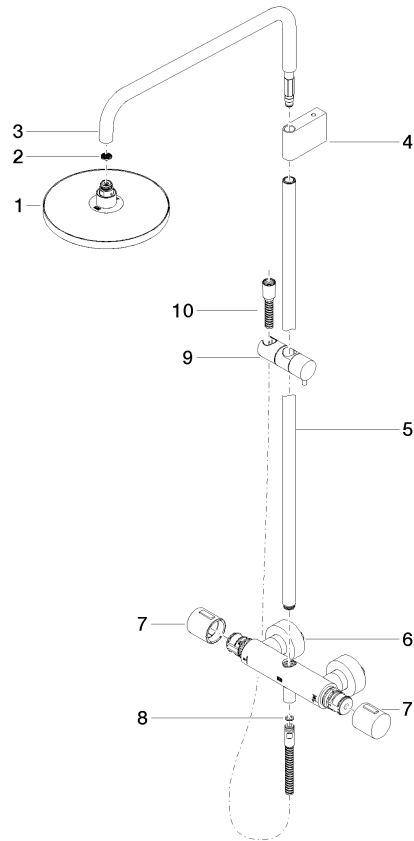

## Showerpipe with shower thermostat without hand shower FlowReduce - Brushed Light Gold

34 459 979 Product version from 4/1/2024

- shower with fixed riser projection 453mm
- overhead shower: rain flow
- rain shower Ø 220 mm
- rain shower with anti-scale system
- max. rainshower flow 7 l/min
- rotary diverter with volume control and shut-off function
- slide-on rosettes Ø 70 mm
- height of fittings up to rain shower (bottom edge) 1009mm
- height of fittings up to top edge of elbow 1150mm
- gauge 150 mm - 13 mm
- metal shower hose 1750mm with integrated anti-twist protection
- 1/2" connection
- slide bar
- Pipe diameter 23.5 mm
- quick clearing
- This product can help a building meet the requirements of Green Building Rating Systems, e.g. LEED®, BREEAM®, DGNB
- WRAS

## Showerpipe with shower thermostat without hand shower FlowReduce - Brushed Light Gold

---

34 459 979 Product version from 4/1/2024

Certificates

---

WRAS\_2204

LGA\_38

## Showerpipe with shower thermostat without hand shower FlowReduce - Brushed Light Gold

34 459 979 Product version from 4/1/2024

Parts for other  
finishes can be found  
here: [Chrome](#)

### Spare parts list

No.	Item Number	Name	Quantity used	Delivery time
1	90 12 05 092 20-27	shower	1	30
2	09 23 01 039 90	sieve	1	2
3	90 28 22 348 00-27	pipe	1	30
4	90 17 11 150 00-27	holder	1	30
5	90 28 22 349 00-27	pipe	1	30
6	04 17 01 250 00-27	connection	1	60
7	90 17 33 015 00-27	handle	2	30
8	90 14 20 026 00 90	seal	1	2
9	12 570 970-27	Slide unit - Brushed Light Gold	1	30
10	28 322 970-27	Metal shower hose 1/2" x 3/8" x 1750 mm - Brushed Light Gold	1	30