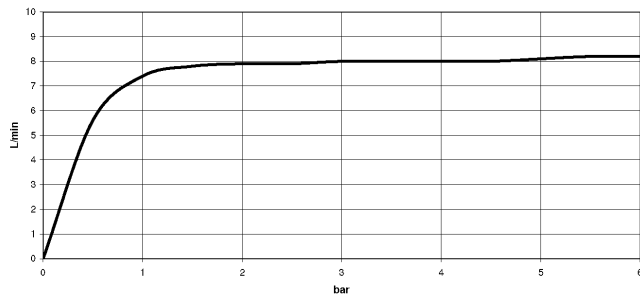

## Showerpipe with shower thermostat without hand shower FlowReduce - Brushed Light Gold

34 459 979 Product version from 4/1/2024

mm [inches]

1:10

### Flow rate chart