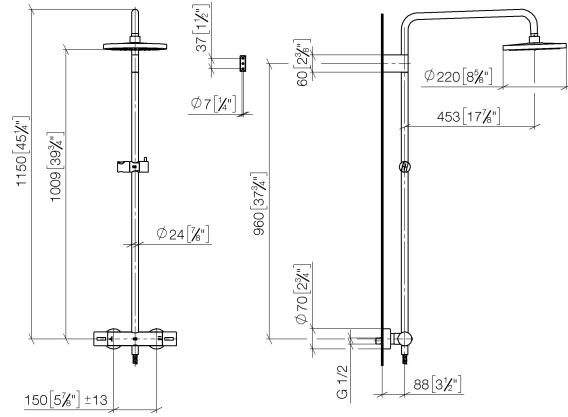

## Showerpipe with shower thermostat without hand shower FlowReduce - Brushed Light Gold

34 459 979 Product version from 4/1/2024

- shower with fixed riser projection 453mm
- overhead shower: rain flow
- rain shower Ø 220 mm
- rain shower with anti-scale system
- max. rainshower flow 7 l/min
- rotary diverter with volume control and shut-off function
- slide-on rosettes Ø 70 mm
- height of fittings up to rain shower (bottom edge) 1009mm
- height of fittings up to top edge of elbow 1150mm
- gauge 150 mm - 13 mm
- metal shower hose 1750mm with integrated anti-twist protection
- 1/2" connection
- slide bar
- Pipe diameter 23.5 mm
- quick clearing
- This product can help a building meet the requirements of Green Building Rating Systems, e.g. LEED®, BREEAM®, DGNB
- WRAS

## Showerpipe with shower thermostat without hand shower FlowReduce - Brushed Light Gold

---

34 459 979 Product version from 4/1/2024

## Showerpipe with shower thermostat without hand shower FlowReduce - Brushed Light Gold

34 459 979 Product version from 4/1/2024

mm [inches]

1:10