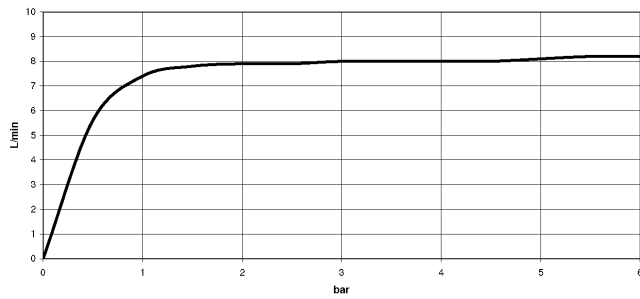

## Showerpipe with shower thermostat without hand shower FlowReduce - Brushed Bronze

34 459 979 Product version from 4/1/2024

mm [inches]

1:10

### Flow rate chart