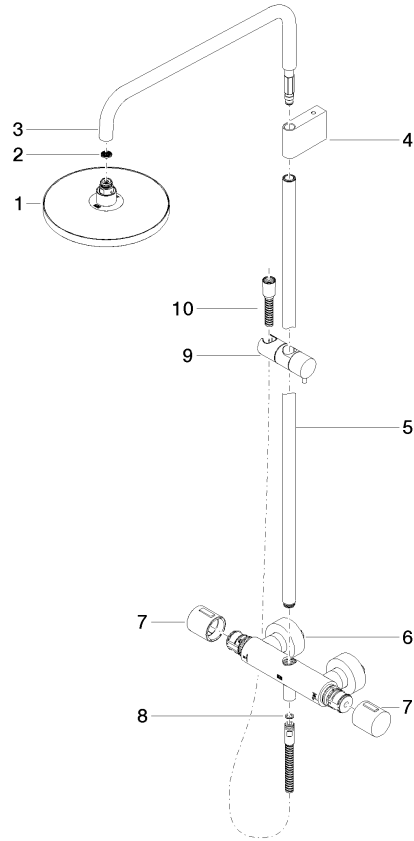

## Showerpipe with shower thermostat without hand shower FlowReduce - Brushed Bronze

34 459 979 Product version from 4/1/2024

- shower with fixed riser projection 453mm
- overhead shower: rain flow
- rain shower Ø 220 mm
- rain shower with anti-scale system
- max. rainshower flow 7 l/min
- rotary diverter with volume control and shut-off function
- slide-on rosettes Ø 70 mm
- height of fittings up to rain shower (bottom edge) 1009mm
- height of fittings up to top edge of elbow 1150mm
- gauge 150 mm - 13 mm
- metal shower hose 1750mm with integrated anti-twist protection
- 1/2" connection
- slide bar
- Pipe diameter 23.5 mm
- quick clearing
- This product can help a building meet the requirements of Green Building Rating Systems, e.g. LEED®, BREEAM®, DGNB
- WRAS

## Showerpipe with shower thermostat without hand shower FlowReduce - Brushed Bronze

---

34 459 979 Product version from 4/1/2024

Certificates

---

WRAS\_2204

LGA\_38

## Showerpipe with shower thermostat without hand shower FlowReduce - Brushed Bronze

34 459 979 Product version from 4/1/2024

Parts for other  
finishes can be found  
here: [Chrome](#)

### Spare parts list

No.	Item Number	Name	Quantity used	Delivery time
1	90 12 05 092 20-42	shower	1	30
2	09 23 01 039 90	sieve	1	2
3	90 28 22 348 00-42	pipe	1	30
4	90 17 11 150 00-42	holder	1	30
5	90 28 22 349 00-42	pipe	1	30
6	04 17 01 250 00-42	connection	1	60
7	90 17 33 015 00-42	handle	2	30
8	90 14 20 026 00 90	seal	1	2
9	12 570 970-42	Slide unit - Brushed Bronze	1	30
10	28 322 970-42	Metal shower hose 1/2" x 3/8" x 1750 mm - Brushed Bronze	1	30