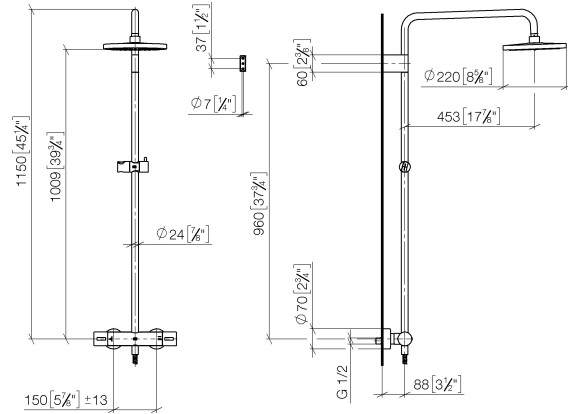

## Showerpipe with shower thermostat without hand shower FlowReduce - Brushed Bronze

34 459 979 Product version from 4/1/2024

- shower with fixed riser projection 453mm
- overhead shower: rain flow
- rain shower Ø 220 mm
- rain shower with anti-scale system
- max. rainshower flow 7 l/min
- rotary diverter with volume control and shut-off function
- slide-on rosettes Ø 70 mm
- height of fittings up to rain shower (bottom edge) 1009mm
- height of fittings up to top edge of elbow 1150mm
- gauge 150 mm - 13 mm
- metal shower hose 1750mm with integrated anti-twist protection
- 1/2" connection
- slide bar
- Pipe diameter 23.5 mm
- quick clearing
- This product can help a building meet the requirements of Green Building Rating Systems, e.g. LEED®, BREEAM®, DGNB
- WRAS

## Showerpipe with shower thermostat without hand shower FlowReduce - Brushed Bronze

34 459 979 Product version from 4/1/2024

mm [inches]

1:10

### Flow rate chart