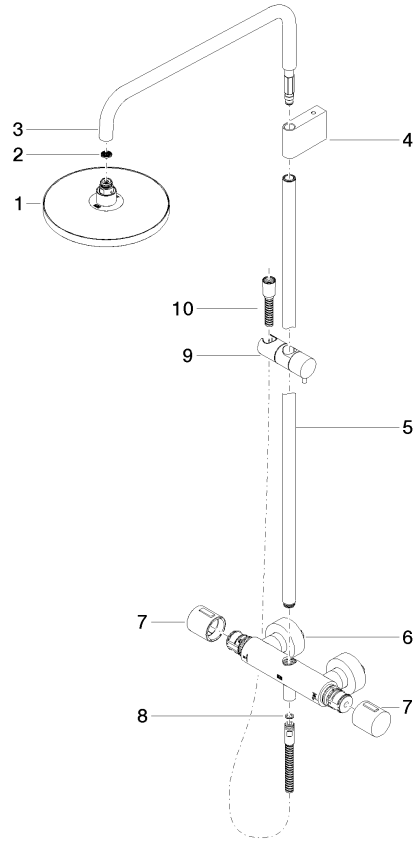

Showerpipe with shower thermostat without hand shower FlowReduce - Brushed Champagne (22kt Gold)

34 459 979 Product version from 4/1/2024

- shower with fixed riser projection 453mm
- overhead shower: rain flow
- rain shower Ø 220 mm
- rain shower with anti-scale system
- max. rainshower flow 7 l/min
- rotary diverter with volume control and shut-off function
- slide-on rosettes Ø 70 mm
- height of fittings up to rain shower (bottom edge) 1009mm
- height of fittings up to top edge of elbow 1150mm
- gauge 150 mm - 13 mm
- metal shower hose 1750mm with integrated anti-twist protection
- 1/2" connection
- slide bar
- Pipe diameter 23.5 mm
- quick clearing
- This product can help a building meet the requirements of Green Building Rating Systems, e.g. LEED®, BREEAM®, DGNB
- WRAS

Showerpipe with shower thermostat without hand shower FlowReduce - Brushed Champagne (22kt Gold)

34 459 979 Product version from 4/1/2024

mm [inches]

1:10

Flow rate chart

Codes & Standards

DIN 4109

EN 1111

Certificates

DVGW_DW-
6509DN0

WRAS_2204

LGA_38

Showerpipe with shower thermostat without hand shower FlowReduce - Brushed Champagne (22kt Gold)

34 459 979 Product version from 4/1/2024

Parts for other
finishes can be found
here: [Chrome](#)

Spare parts list

No.	Item Number	Name	Quantity used	Delivery time
1	90 12 05 092 20-46	shower	1	30
2	09 23 01 039 90	sieve	1	2
3	90 28 22 348 00-46	pipe	1	30
4	90 17 11 150 00-46	holder	1	30
5	90 28 22 349 00-46	pipe	1	30
6	04 17 01 250 00-46	connection	1	60
7	90 17 33 015 00-46	handle	2	30
8	90 14 20 026 00 90	seal	1	2
9	12 570 970-46	Slide unit - Brushed Champagne (22kt Gold)	1	30
10	28 322 970-46	Metal shower hose 1/2" x 3/8" x 1750 mm - Brushed Champagne (22kt Gold)	1	30