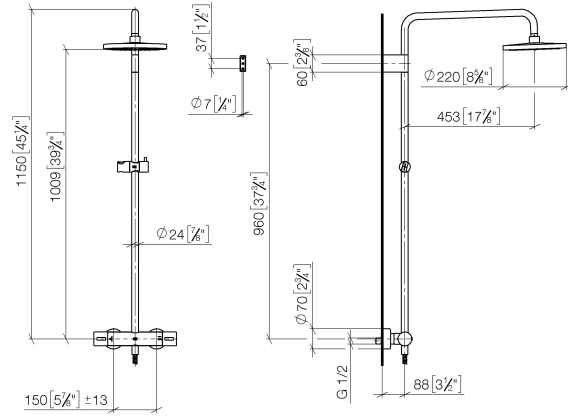

Showerpipe with shower thermostat without hand shower FlowReduce - Brushed Champagne (22kt Gold)

34 459 979 Product version from 4/1/2024

- shower with fixed riser projection 453mm
- overhead shower: rain flow
- rain shower Ø 220 mm
- rain shower with anti-scale system
- max. rainshower flow 7 l/min
- rotary diverter with volume control and shut-off function
- slide-on rosettes Ø 70 mm
- height of fittings up to rain shower (bottom edge) 1009mm
- height of fittings up to top edge of elbow 1150mm
- gauge 150 mm - 13 mm
- metal shower hose 1750mm with integrated anti-twist protection
- 1/2" connection
- slide bar
- Pipe diameter 23.5 mm
- quick clearing
- This product can help a building meet the requirements of Green Building Rating Systems, e.g. LEED®, BREEAM®, DGNB
- WRAS

Showerpipe with shower thermostat without hand shower FlowReduce - Brushed Champagne (22kt Gold)

34 459 979 Product version from 4/1/2024

mm [inches]

1:10

Flow rate chart

Codes & Standards

DIN 4109

EN 1111

Spare parts list

No.	Item Number	Name	Quantity used	Delivery time
1	90 12 05 092 20-46	shower	1	30
2	09 23 01 039 90	sieve	1	2
3	90 28 22 348 00-46	pipe	1	30
4	90 17 11 150 00-46	holder	1	30
5	90 28 22 349 00-46	pipe	1	30
6	04 17 01 250 00-46	connection	1	60
7	90 17 33 015 00-46	handle	2	30
8	90 14 20 026 00 90	seal	1	2
9	12 570 970-46	Slide unit - Brushed Champagne (22kt Gold)	1	30
10	28 322 970-46	Metal shower hose 1/2" x 3/8" x 1750 mm - Brushed Champagne (22kt Gold)	1	30