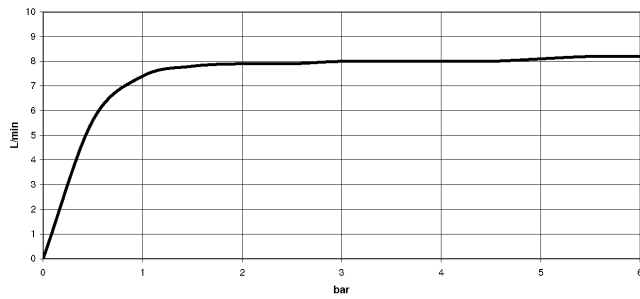

Showerpipe with shower thermostat without hand shower FlowReduce - Brushed Champagne (22kt Gold)

34 459 979 Product version from 4/1/2024

- shower with fixed riser projection 453mm
- overhead shower: rain flow
- rain shower Ø 220 mm
- rain shower with anti-scale system
- max. rainshower flow 7 l/min
- rotary diverter with volume control and shut-off function
- slide-on rosettes Ø 70 mm
- height of fittings up to rain shower (bottom edge) 1009mm
- height of fittings up to top edge of elbow 1150mm
- gauge 150 mm - 13 mm
- metal shower hose 1750mm with integrated anti-twist protection
- 1/2" connection
- slide bar
- Pipe diameter 23.5 mm
- quick clearing
- This product can help a building meet the requirements of Green Building Rating Systems, e.g. LEED®, BREEAM®, DGNB
- WRAS

Showerpipe with shower thermostat without hand shower FlowReduce - Brushed Champagne (22kt Gold)

34 459 979 Product version from 4/1/2024

mm [inches]

1:10

Flow rate chart

Codes & Standards

DIN 4109

EN 1111