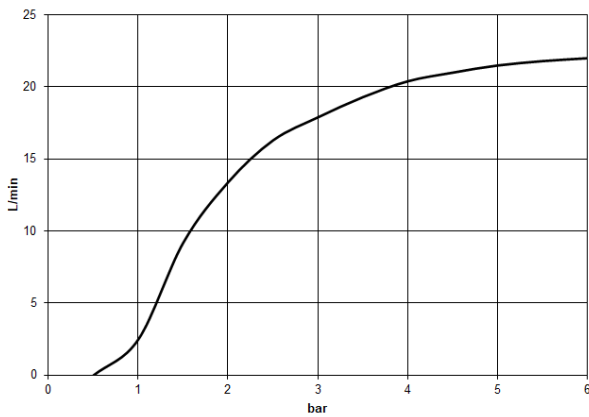

	Hand shower - Brushed Light Gold	28 017 979-27
---	---	---------------

34 459 980

mm [inches]
1:10

Flow rate chart

Codes & Standards

DIN 4109

ISO 3822

Scottish Water
Byelaws