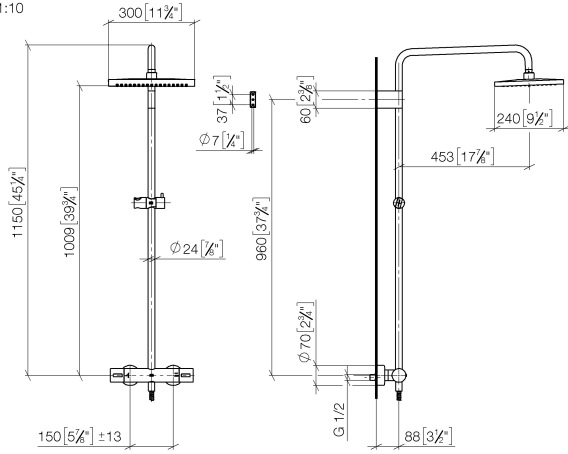

34 459 980

Fits: IMO, MEM, CL.1, CYO

- shower with fixed riser projection 453mm
- overhead shower: rain flow
- rain shower 300 x 240mm
- rain shower with anti-scale system
- max. rainshower flow 20 l/min
- Function from: 12 l/min
- rotary diverter with volume control and shut-off function
- slide-on rosettes Ø 70 mm
- height of fittings up to rain shower (bottom edge) 1009mm
- height of fittings up to top edge of elbow 1150mm
- gauge 150 mm - 13 mm
- metal shower hose 1750mm with integrated anti-twist protection
- 1/2" connection
- slide bar
- Pipe diameter 23.5 mm
- quick clearing
- WRAS 2204013

	Hand shower - Brushed Light Gold	28 017 979-27
---	---	---------------

34 459 980

mm [inches]
1:10

Flow rate chart

Codes & Standards

DIN 4109

ISO 3822

Scottish Water
Byelaws