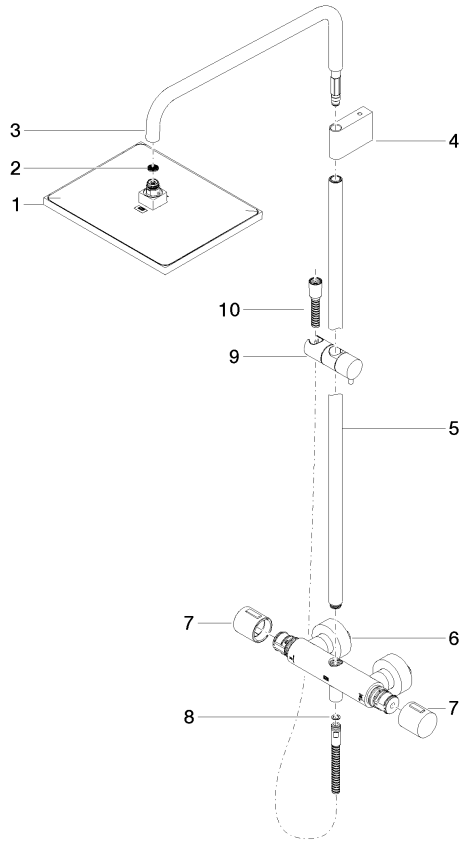

34 459 980

Fits: IMO, MEM, CL.1, CYO

- shower with fixed riser projection 453mm
- overhead shower: rain flow
- rain shower 300 x 240mm
- rain shower with anti-scale system
- max. rainshower flow 20 l/min
- Function from: 12 l/min
- rotary diverter with volume control and shut-off function
- slide-on rosettes Ø 70 mm
- height of fittings up to rain shower (bottom edge) 1009mm
- height of fittings up to top edge of elbow 1150mm
- gauge 150 mm - 13 mm
- metal shower hose 1750mm with integrated anti-twist protection
- 1/2" connection
- slide bar
- Pipe diameter 23.5 mm
- quick clearing
- WRAS 2204013

	Hand shower - Brushed Light Gold	28 017 979-27
---	---	---------------

34 459 980

mm [inches]
1:10

Flow rate chart

Codes & Standards

DIN 4109

ISO 3822

Scottish Water
Byelaws

UK Water Supply
Regulations

Ü-Zeichen

Showerpipe with shower thermostat without hand shower - Brushed Light Gold

IMO

34 459 980

Certificates

WRAS_2204

LGA_38

34 459 980

Product version from 6/1/2024

Parts for other finishes can be found here: [Chrome](#)

Showerpipe with shower thermostat without hand shower - Brushed Light Gold

IMO

34 459 980

Spare parts list

Product version from 6/1/2024