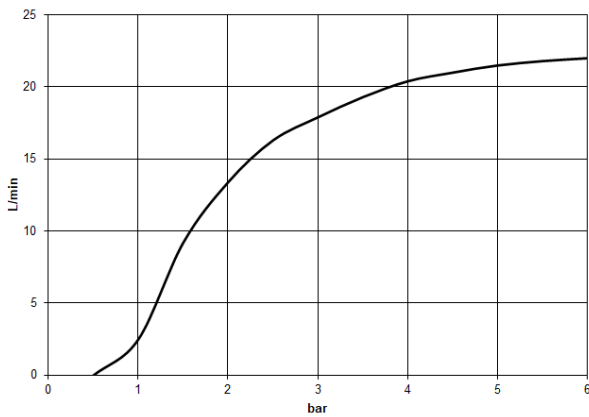

34 459 980

Fits: IMO, MEM, CL.1, CYO

- shower with fixed riser projection 453mm
- overhead shower: rain flow
- rain shower 300 x 240mm
- rain shower with anti-scale system
- max. rainshower flow 20 l/min
- Function from: 12 l/min
- rotary diverter with volume control and shut-off function
- slide-on rosettes Ø 70 mm
- height of fittings up to rain shower (bottom edge) 1009mm
- height of fittings up to top edge of elbow 1150mm
- gauge 150 mm - 13 mm
- metal shower hose 1750mm with integrated anti-twist protection
- 1/2" connection
- slide bar
- Pipe diameter 23.5 mm
- quick clearing
- WRAS 2204013

34 459 980

mm [inches]
1:10

Flow rate chart

Codes & Standards

DIN 4109

ISO 3822

Scottish Water
Byelaws

UK Water Supply
Regulations