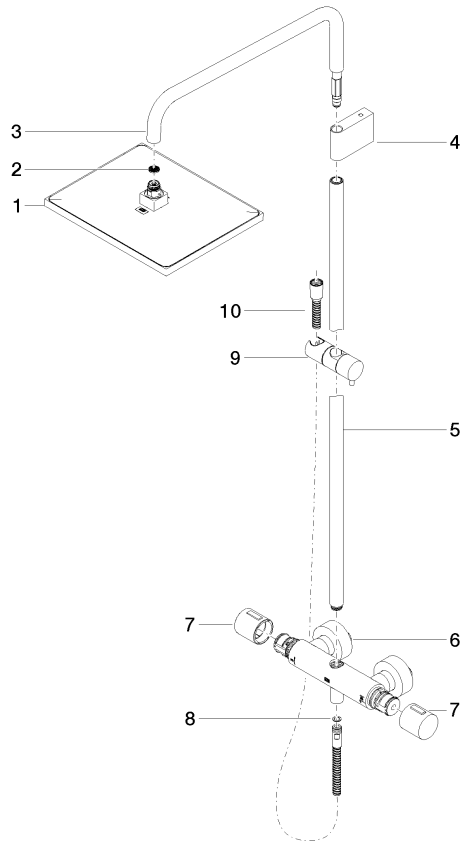

34 459 980

Parts for other finishes can be found here: [Chrome](#)