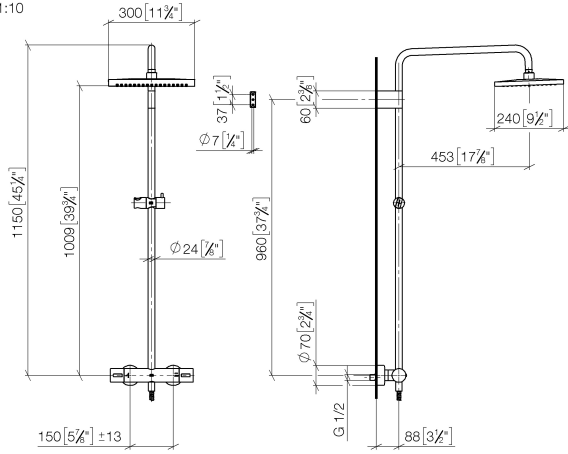

34 459 980

Fits: IMO, MEM, CL.1, CYO

- shower with fixed riser projection 453mm
- overhead shower: rain flow
- rain shower 300 x 240mm
- rain shower with anti-scale system
- max. rainshower flow 20 l/min
- Function from: 12 l/min
- rotary diverter with volume control and shut-off function
- slide-on rosettes Ø 70 mm
- height of fittings up to rain shower (bottom edge) 1009mm
- height of fittings up to top edge of elbow 1150mm
- gauge 150 mm - 13 mm
- metal shower hose 1750mm with integrated anti-twist protection
- 1/2" connection
- slide bar
- Pipe diameter 23.5 mm
- quick clearing
- WRAS 2204013

This article does not include a hand shower!

Intrinsic protection against back flow.

	Brushed Bronze	34 459 980-42
	Chrome	34 459 980-00
	Brushed Platinum	34 459 980-06
	Platinum	34 459 980-08
	Dark Chrome	34 459 980-19
	Brushed Light Gold	34 459 980-27
	Brushed Durabronze (23kt Gold)	34 459 980-28
	Matte Black	34 459 980-33
		34 459 980-39
		34 459 980-43
	Brushed Champagne (22kt Gold)	34 459 980-46
	Champagne (22kt Gold)	34 459 980-47
	Brushed Chrome	34 459 980-93
	Brushed Dark Platinum	34 459 980-99

34 459 980

mm [inches]
1:10

Flow rate chart

Codes & Standards

DIN 4109

ISO 3822

Scottish Water
Byelaws

UK Water Supply
Regulations

Ü-Zeichen

Showerpipe with shower thermostat without hand shower - Brushed Bronze

IMO

34 459 980

Certificates

WRAS_2204

LGA_38

34 459 980