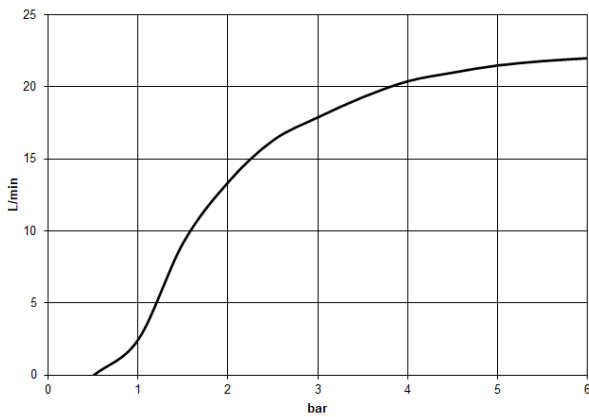

**Showerpipe with shower thermostat without hand shower - Brushed  
Champagne (22kt Gold)**

34 459 980

mm [inches]

1:10

**Flow rate chart**

**Codes & Standards**

DIN 4109

ISO 3822