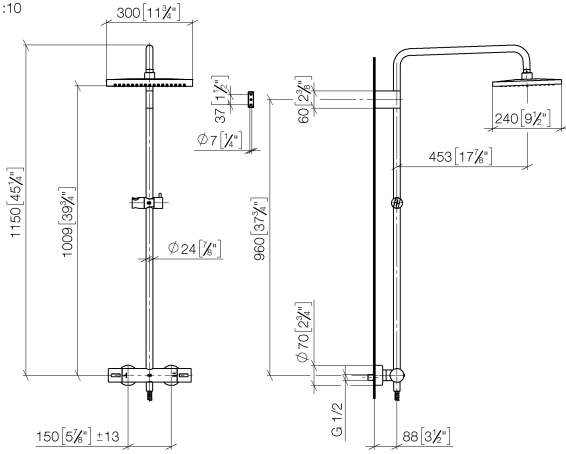

**Showerpipe with shower thermostat without hand shower - Brushed  
Champagne (22kt Gold)**

IMO

34 459 980

Fits: IMO, MEM, CL.1, CYO

- shower with fixed riser projection 453mm
- overhead shower: rain flow
- rain shower 300 x 240mm
- rain shower with anti-scale system
- max. rainshower flow 20 l/min
- Function from: 12 l/min
- rotary diverter with volume control and shut-off function
- slide-on rosettes Ø 70 mm
- height of fittings up to rain shower (bottom edge) 1009mm
- height of fittings up to top edge of elbow 1150mm
- gauge 150 mm - 13 mm
- metal shower hose 1750mm with integrated anti-twist protection
- 1/2" connection
- slide bar
- Pipe diameter 23.5 mm
- quick clearing
- WRAS 2204013

**Showerpipe with shower thermostat without hand shower - Brushed  
Champagne (22kt Gold)**

34 459 980

mm [inches]

1:10

**Flow rate chart**

**Codes & Standards**

DIN 4109

ISO 3822