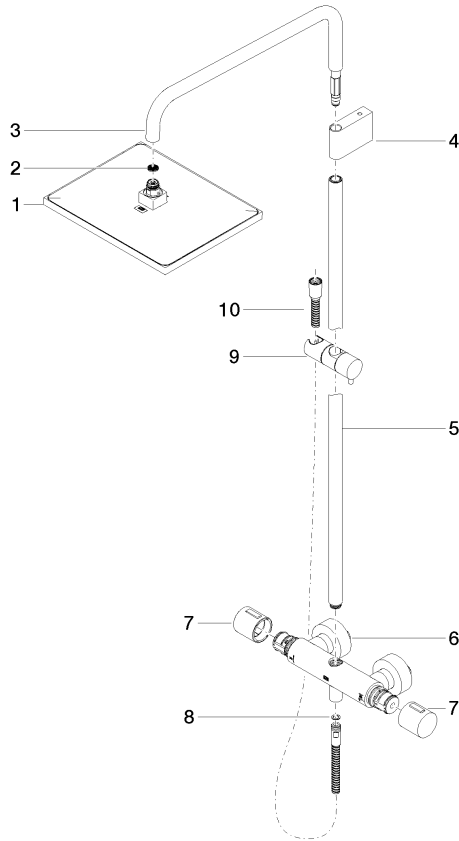

Showerpipe with shower thermostat without hand shower - Brushed Champagne (22kt Gold)

34 459 980

Product version from 6/1/2024

Parts for other
finishes can be found
here: [Chrome](#)