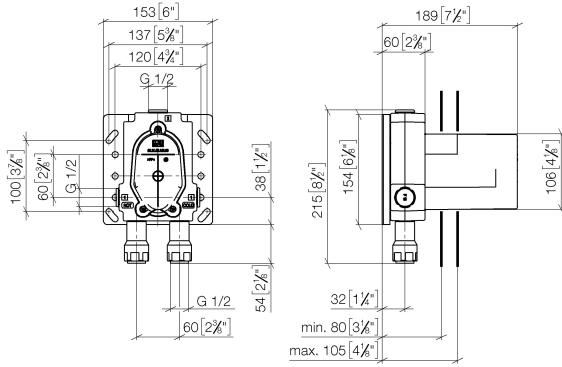

EDITION PRO Concealed single-lever mixer with backflow preventor -

35 071 970 90

EDITION PRO Concealed single-lever mixer with backflow preventor -

35 071 970 90

Recommended miscellaneous

Extension 25 mm -

12 191 970 90

Recommended miscellaneous

Extension 25 mm -

12 190 970 90

EDITION PRO Concealed single-lever mixer with backflow preventor -

35 071 970 90

mm [inches]

Certificates

LGA_19863.

LGA_19862.

WRAS_2207012.

EDITION PRO Concealed single-lever mixer with backflow preventor -

35 071 970 90

Spare parts list

No.	Item Number	Name	Quantity used	Delivery time
1	04 30 31 024 01 90	fixing set	2	2
2	04 17 20 128 00 90	holder	1	2
3	04 31 20 006 00 90	plug	2	2
4	09 11 11 058 90	accessories	1	2
5	90 17 01 188 00 90	insert	1	2
6	90 18 40 151 00 90	insert	1	2
7	90 31 20 098 00 90	plug	1	2
8	90 17 01 189 00 90	sleeve	1	2
9	04 24 03 223 00 90	insert	2	2
10	09 16 01 014 90	ring	2	2
11	90 17 01 187 00 90	sleeve	1	2
12	04 31 20 100 00 90	plug	1	2
13	90 21 02 148 00 90	cap	1	2
14	04 14 03 155 00 90	gasket kit	1	2