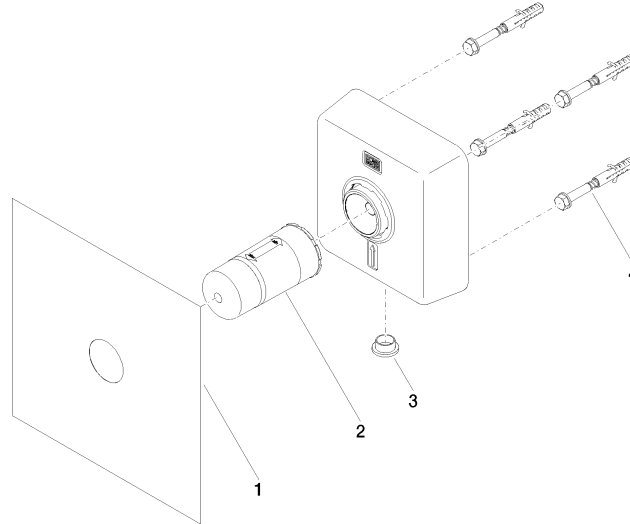

POT FILLER Concealed wall elbow -

35 087 970 90

- female thread 1/2" connection
- anti-water packing
- soundproofing
- dust cover
- min. recess depth 80 mm
- max. recess depth 125 mm

Required miscellaneous

Leak protection 1/2" -

12 010 970 90

POT FILLER Concealed wall elbow -

35 087 970 90

mm [inches]

POT FILLER Concealed wall elbow -

35 087 970 90

Spare parts list

No.	Item Number	Name	Quantity used	Delivery time
1	04 14 03 079 00 90	gasket kit	1	2
2	09 21 02 177 90	cap	1	2
3	09 31 20 092 90	plug	1	2
4	04 30 31 012 00 90	fixing set	1	2