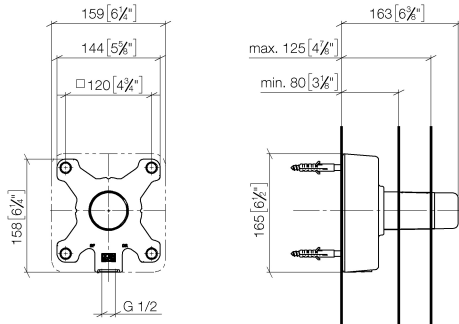

POT FILLER Concealed wall elbow -

35 087 970 90

- female thread 1/2" connection
- anti-water packing
- soundproofing
- dust cover
- min. recess depth 80 mm
- max. recess depth 125 mm

Required miscellaneous

Leak protection 1/2" -

12 010 970 90

POT FILLER Concealed wall elbow -

35 087 970 90

mm [inches]

POT FILLER Concealed wall elbow -

35 087 970 90

Spare parts list

No.	Item Number	Name	Quantity used	Delivery time
1	04 14 03 079 00 90	gasket kit	1	2
2	09 21 02 177 90	cap	1	2
3	09 31 20 092 90	plug	1	2
4	04 30 31 012 00 90	fixing set	1	2