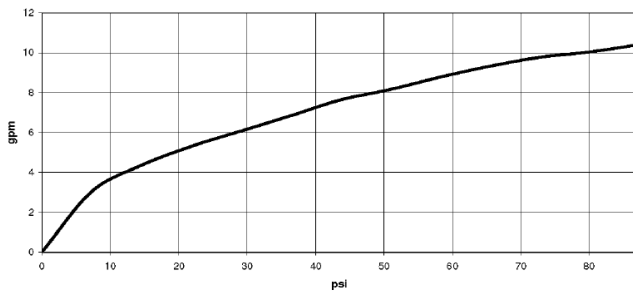

Recommended miscellaneous

Leak protection 1/2" -

12 010 970 90

Concealed wall-mounted mixer spout on left -

35 713 970 90

mm [inches]

	min	max
Supernova	65 [2 1/2"]	130 [5 1/8"]
Deque	65 [2 1/2"]	130 [5 1/8"]
Tara	65 [2 1/2"]	130 [5 1/8"]
Vaia	64 [2 1/2"]	136 [5 3/8"]
CL-2	97 [3 7/8"]	120 [4 3/4"]

Flow rate chart

Codes & Standards

DIN 4109

ISO 3822

Ü-Zeichen

XP P 41-280

Concealed wall-mounted mixer spout on left -

35 713 970 90