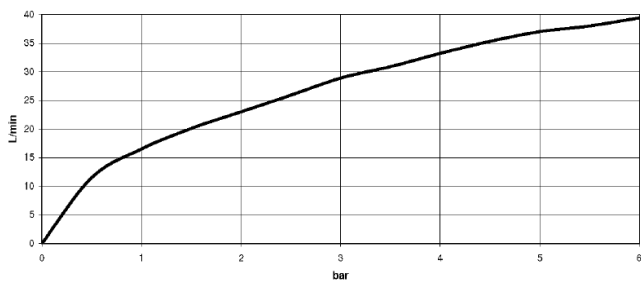

Flow rate chart

Certificates

LGA_19170. ACS_21 ACC LY 141. LGA_19175.