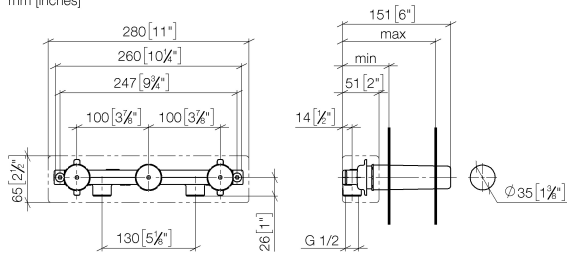

Concealed wall-mounted mixer spout on right -

35 714 970 90

- red brass, lead-free
- 2x female thread 1/2" connections
- 3x female thread 1/2" outlet
- 3x sealing plug 1/2"
- 3x dust cover
- soundproofing
- gauge 100 mm
- WRAS 1702022

Recommended miscellaneous

Leak protection 1/2" -

12 010 970 90

Concealed wall-mounted mixer spout on right -

35 714 970 90

mm [inches]

	min	max
Supernova	65 [2 1/2"]	130 [5 1/8"]
Deque	65 [2 1/2"]	130 [5 1/8"]
Tara	65 [2 1/2"]	130 [5 1/8"]
Vaia	64 [2 1/2"]	136 [5 3/8"]
CL_2	97 [3 7/8"]	120 [4 3/4"]

Flow rate chart

Certificates

LGA_19170. ACS_21 ACC LY 141. LGA_19175.

Concealed wall-mounted mixer spout on right -

35 714 970 90

Spare parts list

No.	Item Number	Name	Quantity used	Delivery time
1	09 11 11 043 90	accessories	1	2
2	09 14 10 042 90	seal	3	2
3	09 24 03 210 10 90	nipple	1	2
4	09 14 10 003 90	seal	3	2
5	04 31 20 006 00 90	plug	2	2
6	09 21 02 102 90	cap	3	2
7	09 24 03 211 10 90	nipple	1	2
8	04 31 20 037 00 90	plug	1	2
9	09 24 03 209 10 90	nipple	1	2
10	04 30 31 024 01 90	fixing set	1	2