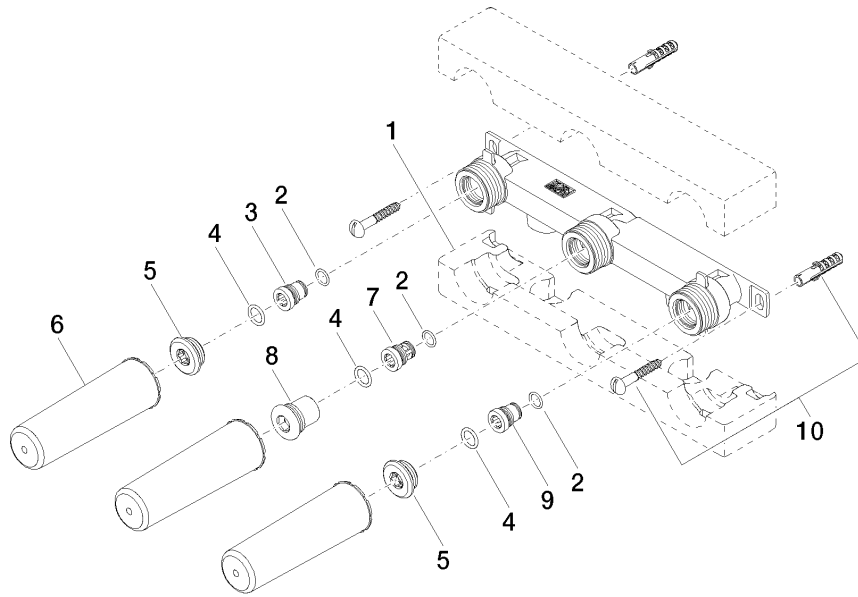

Concealed wall-mounted mixer spout on right -

35 714 970 90

- red brass, lead-free
- 2x female thread 1/2" connections
- 3x female thread 1/2" outlet
- 3x sealing plug 1/2"
- 3x dust cover
- soundproofing
- gauge 100 mm
- WRAS 1702022

Recommended miscellaneous

Leak protection 1/2" -

12 010 970 90

Concealed wall-mounted mixer spout on right -

35 714 970 90

mm [inches]

	min	max
Supernova	65 [2 1/2"]	130 [5 1/8"]
Deque	65 [2 1/2"]	130 [5 1/8"]
Tara	65 [2 1/2"]	130 [5 1/8"]
Vaia	64 [2 1/2"]	136 [5 3/8"]
CL_2	97 [3 7/8"]	120 [4 3/4"]

Flow rate chart

Certificates

LGA_19170. ACS_21 ACC LY 141. LGA_19175.

Concealed wall-mounted mixer spout on right -

35 714 970 90

Spare parts list

No.	Item Number	Name	Quantity used	Delivery time
1	09 11 11 043 90	accessories	1	2
2	09 14 10 042 90	seal	3	2
3	09 24 03 210 10 90	nipple	1	2
4	09 14 10 003 90	seal	3	2
5	04 31 20 006 00 90	plug	2	2
6	09 21 02 102 90	cap	3	2
7	09 24 03 211 10 90	nipple	1	2
8	04 31 20 037 00 90	plug	1	2
9	09 24 03 209 10 90	nipple	1	2
10	04 30 31 024 01 90	fixing set	1	2