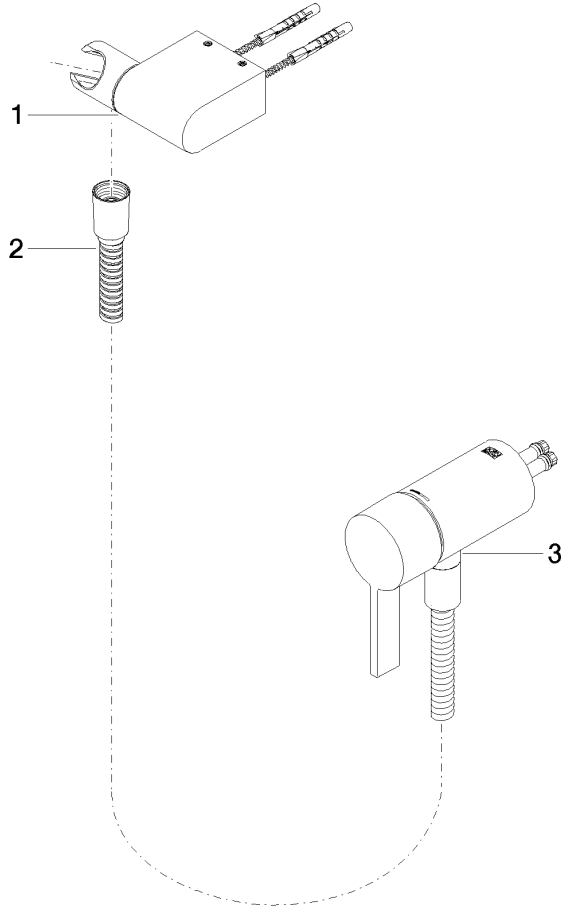

Concealed single-lever mixer with integrated shower connection with hand shower set without hand shower - Platinum

IMO

36 002 970

- metal shower hose 1750mm with integrated anti-twist protection
- This article does not include a hand shower!**
Intrinsic protection against back flow.

Concealed single-lever mixer with integrated shower connection with hand shower set without hand shower - Platinum

IMO

36 002 970
mm [inches]

Certificates

Belgaqua_21-025- WRAS_2011027. LGA_29928.
27_1.

36 002 970

Spare parts list

No.	Item Number	Name	Quantity used	Delivery time
1	28 060 970-08	Wall bracket swivel - Platinum	1	40
2	28 322 970-08	Metal shower hose 1/2" x 3/8" x 1750 mm - Platinum	1	40
3	36 050 970-08	Concealed single-lever mixer with integrated shower connection - Platinum	1	40