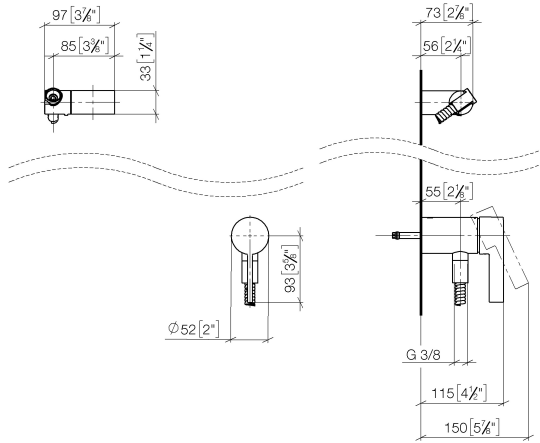

Concealed single-lever mixer with integrated shower connection with hand shower set without hand shower - Platinum

IMO

36 002 970

- metal shower hose 1750mm with integrated anti-twist protection
- This article does not include a hand shower!**
Intrinsic protection against back flow.

Concealed single-lever mixer with integrated shower connection with hand shower set without hand shower - Platinum

IMO

36 002 970
mm [inches]

Certificates

Belgaqua_21-025- WRAS_2011027. LGA_29928.
27_1.

36 002 970

Spare parts list

No.	Item Number	Name	Quantity used	Delivery time
1	28 060 970-08	Wall bracket swivel - Platinum	1	40
2	28 322 970-08	Metal shower hose 1/2" x 3/8" x 1750 mm - Platinum	1	40
3	36 050 970-08	Concealed single-lever mixer with integrated shower connection - Platinum	1	40