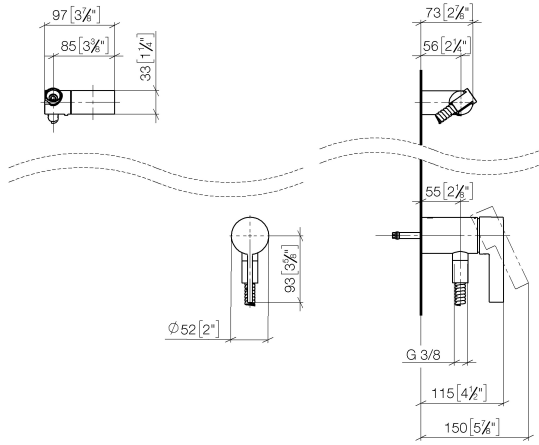

Concealed single-lever mixer with integrated shower connection with hand shower set without hand shower - Dark Chrome

IMO

36 002 970

- metal shower hose 1750mm with integrated anti-twist protection

This article does not include a hand shower!

Concealed single-lever mixer with integrated shower connection with hand shower set without hand shower - Dark Chrome

IMO

36 002 970
mm [inches]

Concealed single-lever mixer with integrated shower connection with hand shower set without hand shower - Dark Chrome