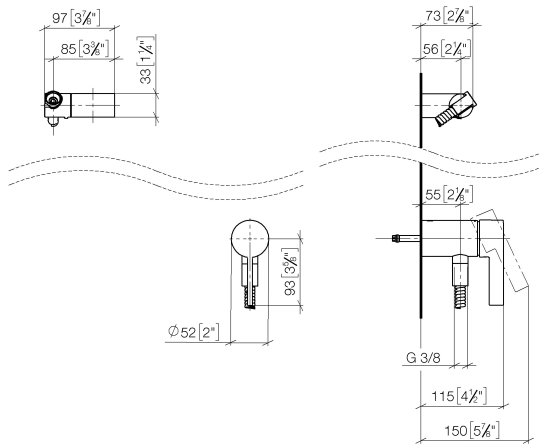

Concealed single-lever mixer with integrated shower connection with hand shower set without hand shower - Brushed Durabronze (23kt Gold)

IMO

36 002 970

- metal shower hose 1750mm with integrated anti-twist protection

Required miscellaneous

	Concealed wall mounting - •max. recess depth 105 mm •min. recess depth 80 mm	35 050 970 90
--	---	---------------

Required miscellaneous

	Hand shower - Brushed Durabronze (23kt Gold)	28 016 979-28
--	---	---------------

Concealed single-lever mixer with integrated shower connection with hand shower set without hand shower - Brushed Durabronz (23kt Gold)

IMO

36 002 970
mm [inches]

Certificates

Belgaqua_21-025- WRAS_2011027. LGA_29928.
27_1.

36 002 970

Spare parts list

No.	Item Number	Name	Quantity used	Delivery time
1	28 060 970-28	Wall bracket swivel - Brushed Durabron (23kt Gold)	1	20
2	28 322 970-28	Metal shower hose 1/2" x 3/8" x 1750 mm - Brushed Durabron (23kt Gold)	1	20
3	36 050 970-28	Concealed single-lever mixer with integrated shower connection - Brushed Durabron (23kt Gold)	1	20