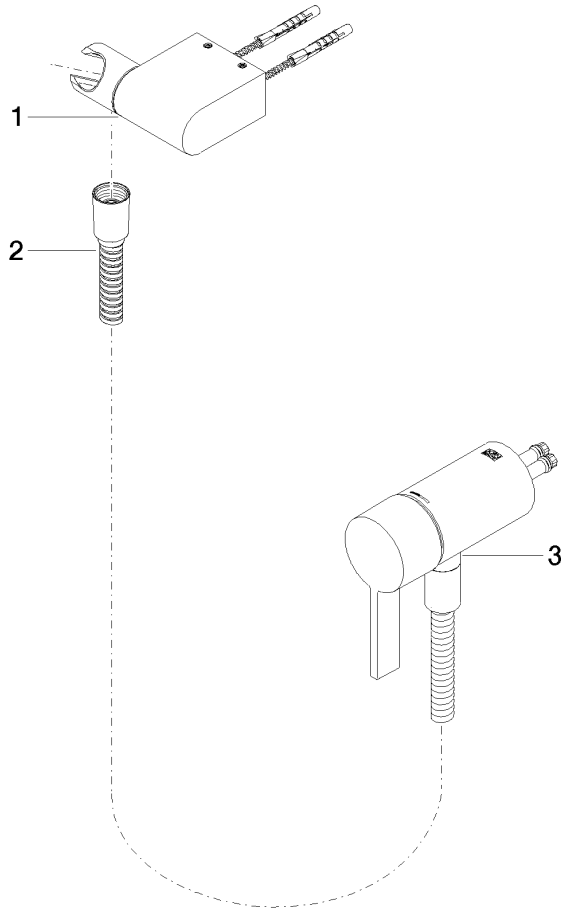

Concealed single-lever mixer with integrated shower connection with hand shower set without hand shower - Brushed Durabronz (23kt Gold)

IMO

36 002 970
mm [inches]

Certificates

Belgaqua_21-025- WRAS_2011027. LGA_29928.
27_1.

36 002 970

Spare parts list

No.	Item Number	Name	Quantity used	Delivery time
1	28 060 970-28	Wall bracket swivel - Brushed Durabron (23kt Gold)	1	20
2	28 322 970-28	Metal shower hose 1/2" x 3/8" x 1750 mm - Brushed Durabron (23kt Gold)	1	20
3	36 050 970-28	Concealed single-lever mixer with integrated shower connection - Brushed Durabron (23kt Gold)	1	20