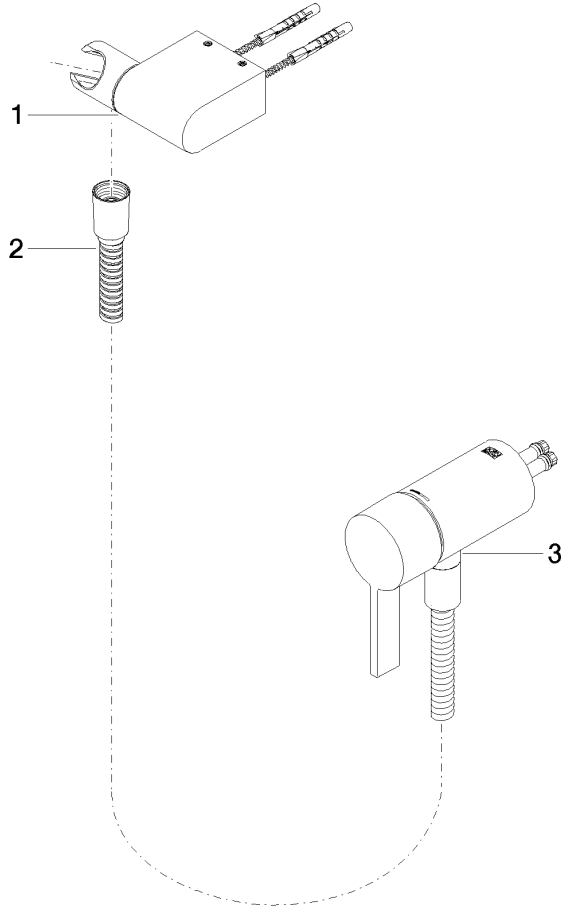

Concealed single-lever mixer with integrated shower connection with hand shower set without hand shower - Matte Black

IMO

36 002 970

- metal shower hose 1750mm with integrated anti-twist protection
- This article does not include a hand shower!**
- Intrinsic protection against back flow.**

IMO

36 002 970
mm [inches]

Certificates

Belgaqua_21-025- WRAS_2011027. LGA_29928.
27_1.

36 002 970

Spare parts list

| No. | Item Number | Name | Quantity used | Delivery time |
|-----|---------------|--|---------------|---------------|
| 1 | 28 060 970-33 | Wall bracket swivel - Matte Black | 1 | 30 |
| 2 | 28 322 970-33 | Metal shower hose 1/2" x 3/8" x 1750 mm - Matte Black | 1 | 2 |
| 3 | 36 050 970-33 | Concealed single-lever mixer with integrated shower connection - Matte Black | 1 | 30 |