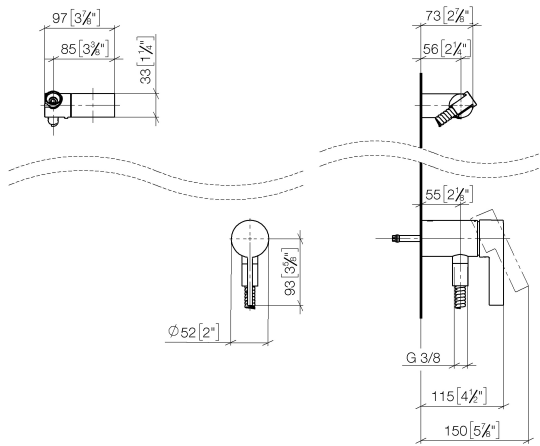

Concealed single-lever mixer with integrated shower connection with hand shower set without hand shower - Matte Black

IMO

36 002 970

- metal shower hose 1750mm with integrated anti-twist protection
- This article does not include a hand shower!**
- Intrinsic protection against back flow.**

Required miscellaneous

Hand shower - Matte Black 28 012 979-33

Required miscellaneous

Hand shower FlowReduce - Matte Black 28 018 979-33 0010

Concealed single-lever mixer with integrated shower connection with hand shower set without hand shower - Matte Black

IMO

36 002 970
mm [inches]

Certificates

Belgaqua_21-025- WRAS_2011027. LGA_29928.
27_1.

36 002 970

Spare parts list

| No. | Item Number | Name | Quantity used | Delivery time |
|-----|---------------|--|---------------|---------------|
| 1 | 28 060 970-33 | Wall bracket swivel - Matte Black | 1 | 30 |
| 2 | 28 322 970-33 | Metal shower hose 1/2" x 3/8" x 1750 mm - Matte Black | 1 | 2 |
| 3 | 36 050 970-33 | Concealed single-lever mixer with integrated shower connection - Matte Black | 1 | 30 |