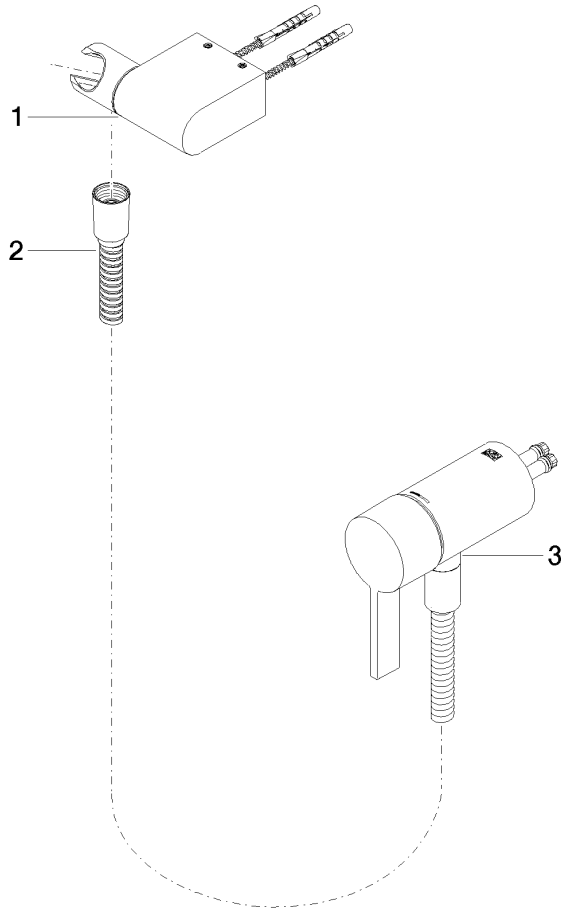

Concealed single-lever mixer with integrated shower connection with hand shower set without hand shower - Brushed Bronze

IMO

36 002 970

- metal shower hose 1750mm with integrated anti-twist protection
- This article does not include a hand shower!**
Intrinsic protection against back flow.

Concealed single-lever mixer with integrated shower connection with hand shower set without hand shower - Brushed Bronze

IMO

36 002 970
mm [inches]

36 002 970

Spare parts list

No.	Item Number	Name	Quantity used	Delivery time
1	28 060 970-42	Wall bracket swivel - Brushed Bronze	1	30
2	28 322 970-42	Metal shower hose 1/2" x 3/8" x 1750 mm - Brushed Bronze	1	30
3	36 050 970-42	Concealed single-lever mixer with integrated shower connection - Brushed Bronze	1	30