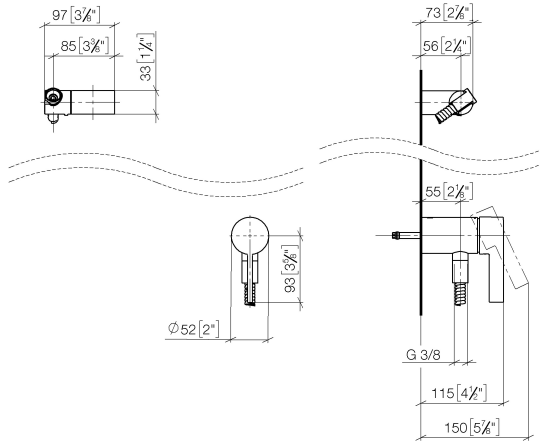

Required miscellaneous

	Concealed wall mounting - •min. recess depth 80 mm •max. recess depth 105 mm	35 050 970 90
---	---	---------------

Required miscellaneous

	Hand shower - Brushed Bronze	28 018 979-42
---	-------------------------------------	---------------

Concealed single-lever mixer with integrated shower connection with hand shower set without hand shower - Brushed Bronze

IMO

36 002 970
mm [inches]

36 002 970

Spare parts list

No.	Item Number	Name	Quantity used	Delivery time
1	28 060 970-42	Wall bracket swivel - Brushed Bronze	1	30
2	28 322 970-42	Metal shower hose 1/2" x 3/8" x 1750 mm - Brushed Bronze	1	30
3	36 050 970-42	Concealed single-lever mixer with integrated shower connection - Brushed Bronze	1	30