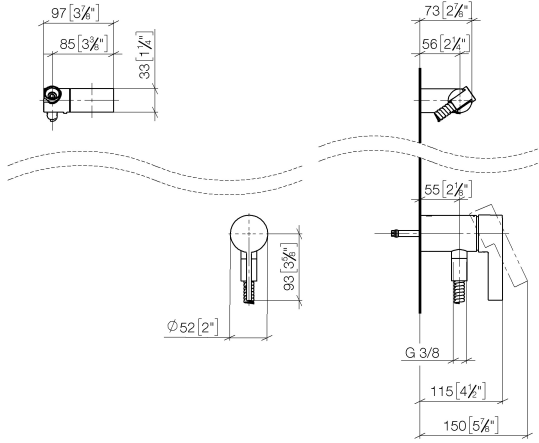

Concealed single-lever mixer with integrated shower connection with hand shower set without hand shower - Brushed Champagne (22kt Gold)

IMO

36 002 970

- metal shower hose 1750mm with integrated anti-twist protection

This article does not include a hand shower!

Intrinsic protection against back flow.

Fits: IMO, LULU, MADISON, MEM, TARA, CL.1, LISSÉ, VAIA, META, CYO

	Brushed Champagne (22kt Gold)	36 002 970-46
	Chrome	36 002 970-00
	Brushed Platinum	36 002 970-06
	Platinum	36 002 970-08
	Dark Chrome	36 002 970-19
	Brushed Light Gold	36 002 970-27
	Brushed Durabrass (23kt Gold)	36 002 970-28
	Matte Black	36 002 970-33
	Brushed Bronze	36 002 970-42
	Champagne (22kt Gold)	36 002 970-47
	Brushed Chrome	36 002 970-93
	Brushed Dark Platinum	36 002 970-99

Concealed single-lever mixer with integrated shower connection with hand shower set without hand shower - Brushed Champagne (22kt Gold)

IMO

36 002 970
mm [inches]

Concealed single-lever mixer with integrated shower connection with hand shower set without hand shower - Brushed Champagne (22kt Gold)

IMO

36 002 970

Parts for other finishes can be found here: [Chrome](#)

Spare parts list

No.	Item Number	Name	Quantity used	Delivery time
1	28 060 970-46	Wall bracket swivel - Brushed Champagne (22kt Gold)	1	30
2	28 322 970-46	Metal shower hose 1/2" x 3/8" x 1750 mm - Brushed Champagne (22kt Gold)	1	30
3	36 050 970-46	Concealed single-lever mixer with integrated shower connection - Brushed Champagne (22kt Gold)	1	30