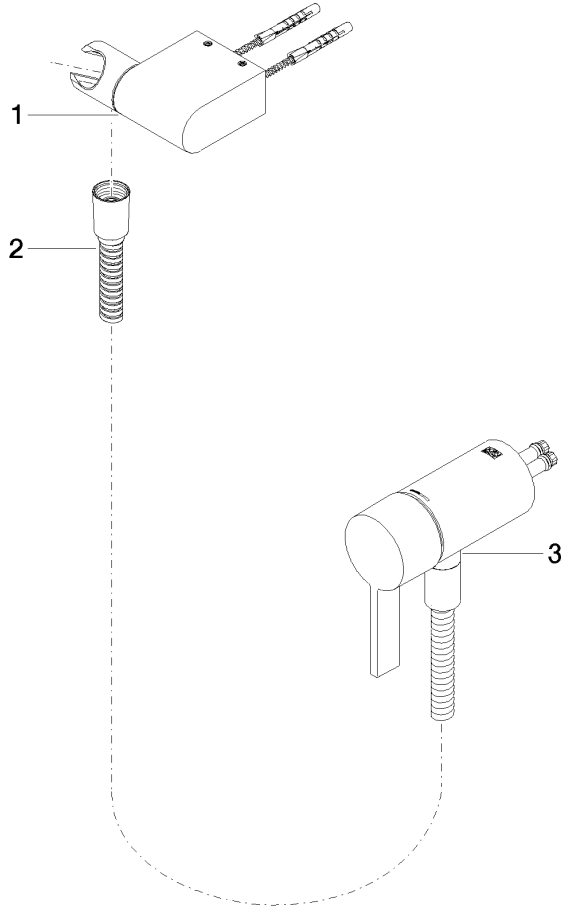

Concealed single-lever mixer with integrated shower connection with hand shower set without hand shower - Brushed Champagne (22kt Gold)

IMO

36 002 970

- metal shower hose 1750mm with integrated anti-twist protection

Concealed single-lever mixer with integrated shower connection with hand shower set without hand shower - Brushed Champagne (22kt Gold)

IMO

36 002 970
mm [inches]

Concealed single-lever mixer with integrated shower connection with hand shower set without hand shower - Brushed Champagne (22kt Gold)

IMO

36 002 970

Parts for other finishes can be found here: [Chrome](#)

Spare parts list

No.	Item Number	Name	Quantity used	Delivery time
1	28 060 970-46	Wall bracket swivel - Brushed Champagne (22kt Gold)	1	30
2	28 322 970-46	Metal shower hose 1/2" x 3/8" x 1750 mm - Brushed Champagne (22kt Gold)	1	30
3	36 050 970-46	Concealed single-lever mixer with integrated shower connection - Brushed Champagne (22kt Gold)	1	30