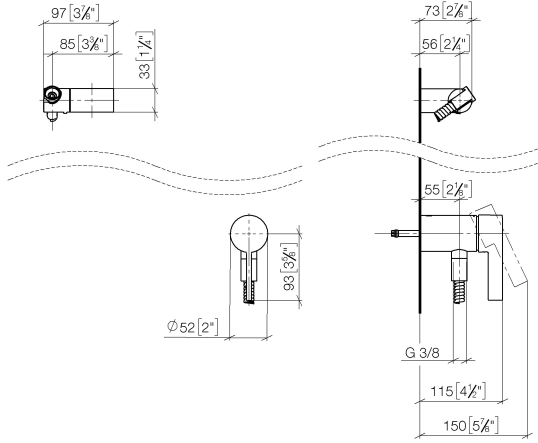

Concealed single-lever mixer with integrated shower connection with hand shower set without hand shower - Champagne (22kt Gold)

IMO

36 002 970

- metal shower hose 1750mm with integrated anti-twist protection
- WRAS 2011027

This article does not include a hand shower!

Intrinsic protection against back flow.

Fits: IMO, LULU, MADISON, MEM, TARA, CL.1, LISSÉ, VAIA, META, CYO

	Champagne (22kt Gold)	36 002 970-47
	Chrome	36 002 970-00
	Brushed Platinum	36 002 970-06
	Platinum	36 002 970-08
	Dark Chrome	36 002 970-19
	Brushed Light Gold	36 002 970-27
	Brushed Durabronze (23kt Gold)	36 002 970-28
	Matte Black	36 002 970-33
	Brushed Bronze	36 002 970-42
	Brushed Champagne (22kt Gold)	36 002 970-46
	Brushed Chrome	36 002 970-93
	Brushed Dark Platinum	36 002 970-99

Concealed single-lever mixer with integrated shower connection with hand shower set without hand shower - Champagne (22kt Gold)

IMO

36 002 970
mm [inches]

Concealed single-lever mixer with integrated shower connection with hand shower set without hand shower - Champagne (22kt Gold)

IMO

36 002 970
Parts for other
finishes can be found
here: [Chrome](#)

Spare parts list

No.	Item Number	Name	Quantity used	Delivery time
1	28 060 970-47	Wall bracket swivel - Champagne (22kt Gold)	1	30
2	28 322 970-47	Metal shower hose 1/2" x 3/8" x 1750 mm - Champagne (22kt Gold)	1	30
3	36 050 970-47	Concealed single-lever mixer with integrated shower connection - Champagne (22kt Gold)	1	30