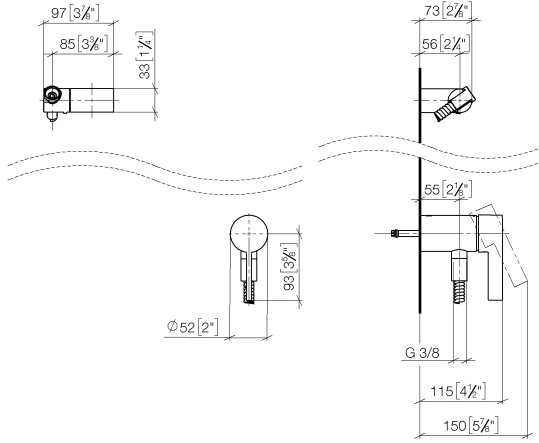

Concealed single-lever mixer with integrated shower connection with hand shower set without hand shower - Brushed Dark Platinum

IMO

36 002 970

- metal shower hose 1750mm with integrated anti-twist protection
- WRAS 2011027

Concealed single-lever mixer with integrated shower connection with hand shower set without hand shower - Brushed Dark Platinum

IMO

36 002 970
mm [inches]

Certificates

Belgaqua_21-025- WRAS_2011027. LGA_29928.
27_1.

36 002 970

Spare parts list

No.	Item Number	Name	Quantity used	Delivery time
1	28 060 970-99	Wall bracket swivel - Brushed Dark Platinum	1	30
2	28 322 970-99	Metal shower hose 1/2" x 3/8" x 1750 mm - Brushed Dark Platinum	1	2
3	36 050 970-99	Concealed single-lever mixer with integrated shower connection - Brushed Dark Platinum	1	30