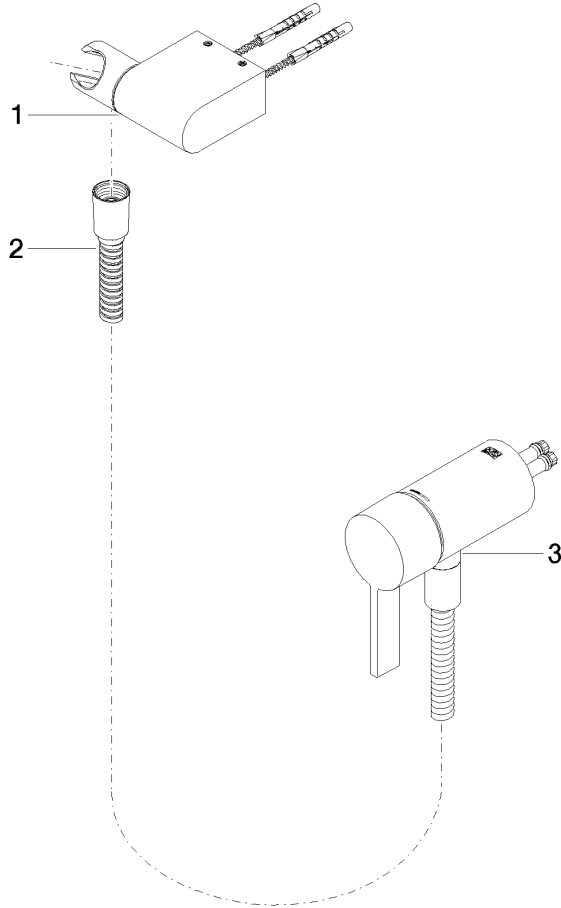

Concealed single-lever mixer with integrated shower connection with hand shower set without hand shower - Brushed Dark Platinum

IMO

36 002 970

- metal shower hose 1750mm with integrated anti-twist protection
- WRAS 2011027

Concealed single-lever mixer with integrated shower connection with hand shower set without hand shower - Brushed Dark Platinum

IMO

36 002 970
mm [inches]

Certificates

Belgaqua_21-025- WRAS_2011027. LGA_29928.
27_1.

36 002 970

Spare parts list

No.	Item Number	Name	Quantity used	Delivery time
1	28 060 970-99	Wall bracket swivel - Brushed Dark Platinum	1	30
2	28 322 970-99	Metal shower hose 1/2" x 3/8" x 1750 mm - Brushed Dark Platinum	1	2
3	36 050 970-99	Concealed single-lever mixer with integrated shower connection - Brushed Dark Platinum	1	30