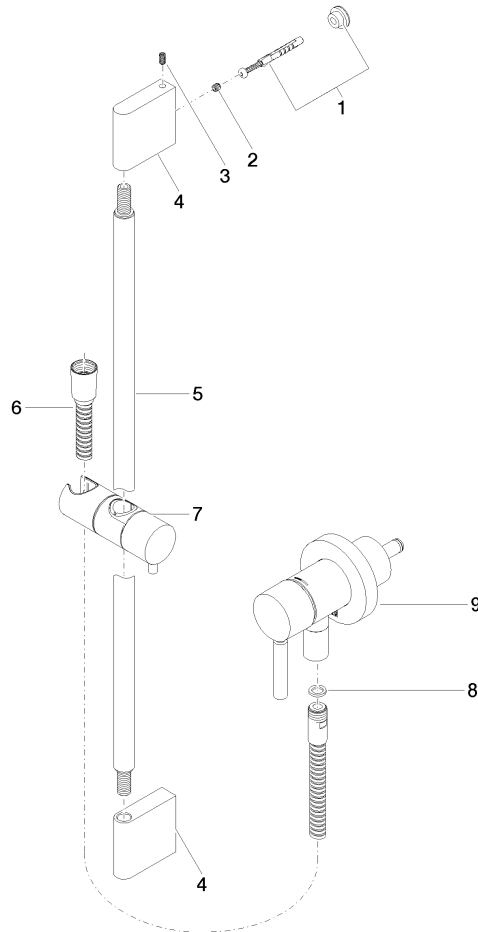

Concealed single-lever mixer with integrated shower connection with shower set without hand shower - Brushed Platinum

TARA

36 013 660

Fits: TARA, META

- cover plate Ø 78 mm
- metal shower hose 1750mm with integrated anti-twist protection
- slide bar

Concealed single-lever mixer with integrated shower connection with shower set without hand shower - Brushed Platinum

TARA

Certificates

Belgaqua_21-025- WRAS_2011027. LGA_29569.
27_1.

36 013 660

Spare parts list

No.	Item Number	Name	Quantity used	Delivery time
1	05 17 20 726 02 90	fixing set	1	2
2	09 31 11 049 90	pin	2	2
3	04 31 11 113 00 90	pin	2	2
4	08 17 97 054-06	holder	2	10
5	90 28 22 597 00-06	holder	1	10
6	28 322 970-06	Metal shower hose 1/2" x 3/8" x 1750 mm - Brushed Platinum	1	2
7	12 580 970-06	Slide unit - Brushed Platinum	1	10
8	90 14 20 026 00 90	seal	1	2
9	36 045 660-06	Concealed single-lever mixer with cover plate with integrated shower connection - Brushed Platinum	1	10