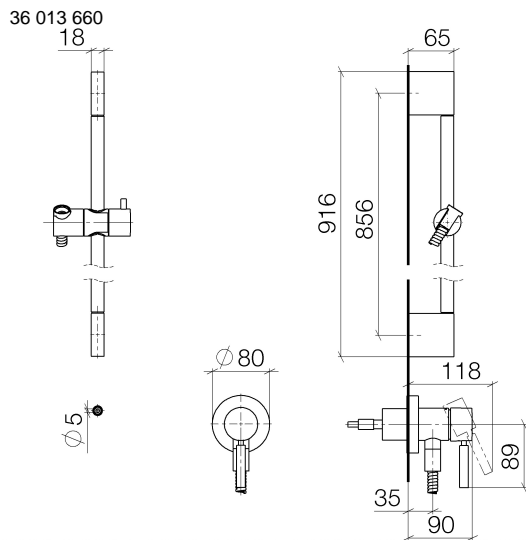

Concealed single-lever mixer with integrated shower connection with shower set without hand shower - Brushed Platinum

TARA

36 013 660

Fits: TARA, META

- cover plate Ø 78 mm
- metal shower hose 1750mm with integrated anti-twist protection
- slide bar

Concealed single-lever mixer with integrated shower connection with shower set without hand shower - Brushed Platinum

TARA

Certificates

Belgaqua_21-025- WRAS_2011027. LGA_29569.
27_1.

36 013 660

Spare parts list

No.	Item Number	Name	Quantity used	Delivery time
1	05 17 20 726 02 90	fixing set	1	2
2	09 31 11 049 90	pin	2	2
3	04 31 11 113 00 90	pin	2	2
4	08 17 97 054-06	holder	2	10
5	90 28 22 597 00-06	holder	1	10
6	28 322 970-06	Metal shower hose 1/2" x 3/8" x 1750 mm - Brushed Platinum	1	2
7	12 580 970-06	Slide unit - Brushed Platinum	1	10
8	90 14 20 026 00 90	seal	1	2
9	36 045 660-06	Concealed single-lever mixer with cover plate with integrated shower connection - Brushed Platinum	1	10