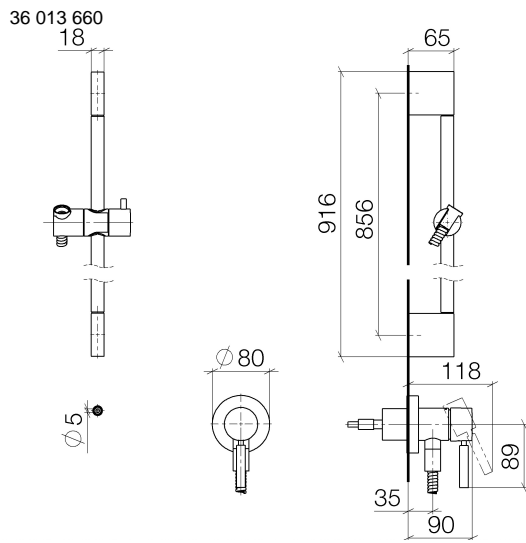

Concealed single-lever mixer with integrated shower connection with shower set without hand shower - Platinum

TARA

36 013 660

Fits: TARA, META

- cover plate Ø 78 mm
- metal shower hose 1750mm with integrated anti-twist protection
- slide bar

Concealed single-lever mixer with integrated shower connection with shower set without hand shower - Platinum

TARA

Certificates

Belgaqua_21-025- WRAS_2011027. LGA_29569.
27_1.

36 013 660

Spare parts list

No.	Item Number	Name	Quantity used	Delivery time
1	05 17 20 726 02 90	fixing set	1	2
2	09 31 11 049 90	pin	2	2
3	04 31 11 113 00 90	pin	2	2
4	08 17 97 054-08	holder	2	40
5	90 28 22 597 00-08	holder	1	-
Spare part can no longer be ordered, please order the replacement item				
6	28 322 970-08	Metal shower hose 1/2" x 3/8" x 1750 mm - Platinum	1	40
7	12 580 970-08	Slide unit - Platinum	1	40
8	90 14 20 026 00 90	seal	1	2
9	36 045 660-08	Concealed single-lever mixer with cover plate with integrated shower connection - Platinum	1	40