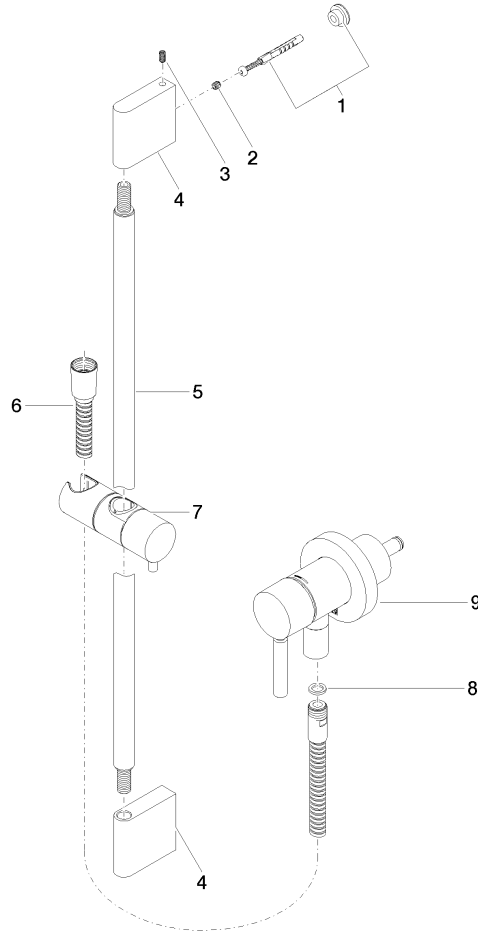

Concealed single-lever mixer with integrated shower connection with shower set without hand shower - Platinum

TARA

36 013 660

Fits: TARA, META

- cover plate Ø 78 mm
- metal shower hose 1750mm with integrated anti-twist protection
- slide bar

Concealed single-lever mixer with integrated shower connection with shower set without hand shower - Platinum

TARA

Certificates

Belgaqua_21-025- WRAS_2011027. LGA_29569.
27_1.

36 013 660

Spare parts list

No.	Item Number	Name	Quantity used	Delivery time
1	05 17 20 726 02 90	fixing set	1	2
2	09 31 11 049 90	pin	2	2
3	04 31 11 113 00 90	pin	2	2
4	08 17 97 054-08	holder	2	40
5	90 28 22 597 00-08	holder	1	-
Spare part can no longer be ordered, please order the replacement item				
6	28 322 970-08	Metal shower hose 1/2" x 3/8" x 1750 mm - Platinum	1	40
7	12 580 970-08	Slide unit - Platinum	1	40
8	90 14 20 026 00 90	seal	1	2
9	36 045 660-08	Concealed single-lever mixer with cover plate with integrated shower connection - Platinum	1	40