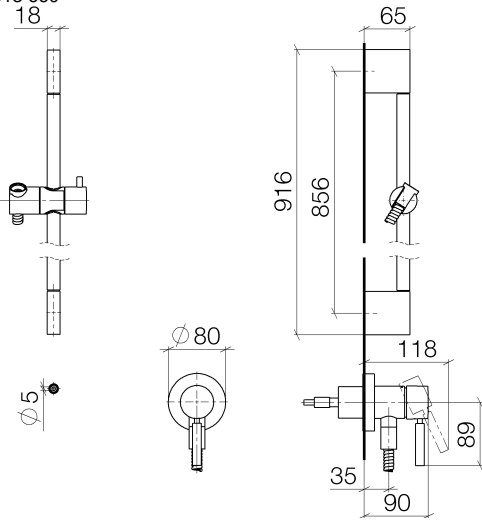

**Concealed single-lever mixer with integrated shower connection with shower set without hand shower - Dark Chrome**

TARA

36 013 660

Fits: TARA, META

- cover plate Ø 78 mm
- metal shower hose 1750mm with integrated anti-twist protection
- slide bar

This article does not include a hand shower!

Intrinsic protection against back flow.

Article cannot be extended, please check the depth of the installation location!

	Dark Chrome	36 013 660-19
	Chrome	36 013 660-00
	Brushed Platinum	36 013 660-06
	Platinum	36 013 660-08
	Brushed Light Gold	36 013 660-27
	Brushed Durabronze (23kt Gold)	36 013 660-28
	Matte Black	36 013 660-33
	Brushed Champagne (22kt Gold)	36 013 660-46
	Champagne (22kt Gold)	36 013 660-47
	Brushed Chrome	36 013 660-93
	Brushed Dark Platinum	36 013 660-99

Concealed single-lever mixer with integrated shower connection with shower set without hand shower - Dark Chrome

TARA

36 013 660

Concealed single-lever mixer with integrated shower connection with shower set without hand shower - Dark Chrome