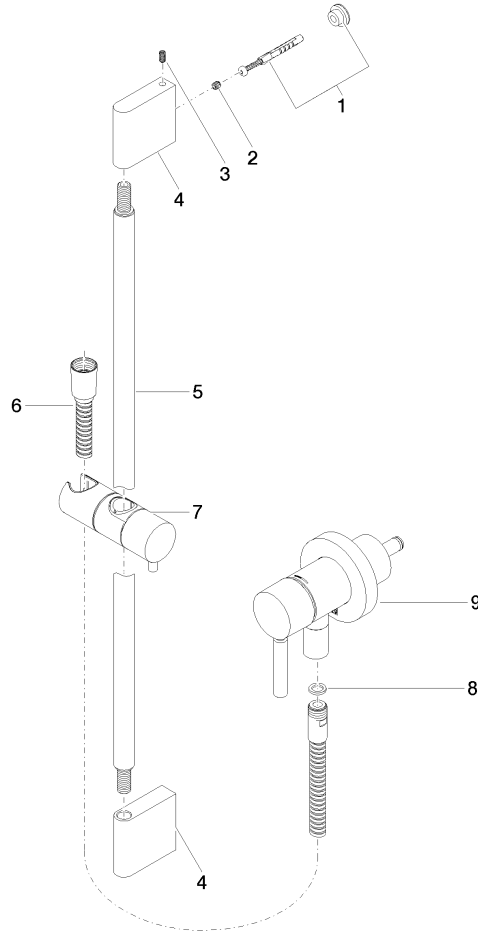

Concealed single-lever mixer with integrated shower connection with shower set without hand shower - Brushed Durabross (23kt Gold)

TARA

36 013 660

Fits: TARA, META

- cover plate Ø 78 mm
- metal shower hose 1750mm with integrated anti-twist protection
- slide bar

	Hand shower FlowReduce - Brushed Durabross (23kt Gold)	28 018 979-28 0010
--	---------------------------------------------------------------	--------------------

Concealed single-lever mixer with integrated shower connection with shower set without hand shower - Brushed Durabronz (23kt Gold)

TARA

Certificates

Belgaqua_21-025- WRAS_2011027. LGA_29569.
27_1.

36 013 660

Spare parts list

No.	Item Number	Name	Quantity used	Delivery time
1	05 17 20 726 02 90	fixing set	1	2
2	09 31 11 049 90	pin	2	2
3	04 31 11 113 00 90	pin	2	2
4	08 17 97 054-28	holder	2	20
5	90 28 22 597 00-28	holder	1	-
Spare part can no longer be ordered, please order the replacement item				
6	28 322 970-28	Metal shower hose 1/2" x 3/8" x 1750 mm - Brushed Durabron (23kt Gold)	1	20
7	12 580 970-28	Slide unit - Brushed Durabron (23kt Gold)	1	20
8	90 14 20 026 00 90	seal	1	2
9	36 045 660-28	Concealed single-lever mixer with cover plate with integrated shower connection - Brushed Durabron (23kt Gold)	1	20