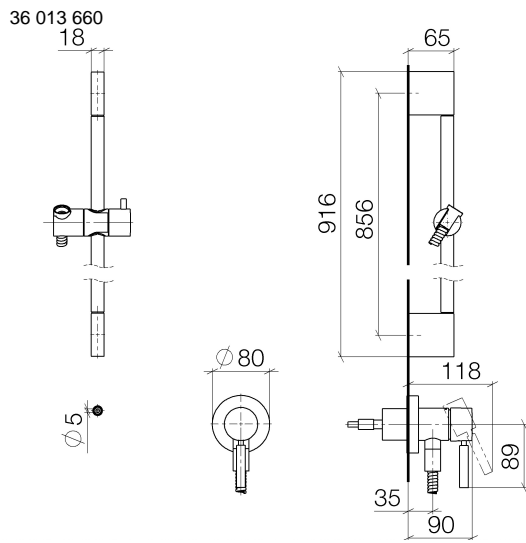

Concealed single-lever mixer with integrated shower connection with shower set without hand shower - Brushed Durabross (23kt Gold)

TARA

36 013 660

Fits: TARA, META

- cover plate Ø 78 mm
- metal shower hose 1750mm with integrated anti-twist protection
- slide bar

	Hand shower FlowReduce - Brushed Durabross (23kt Gold)	28 018 979-28 0010
--	---------------------------------------------------------------	--------------------

Concealed single-lever mixer with integrated shower connection with shower set without hand shower - Brushed Durabronz (23kt Gold)

TARA

Certificates

Belgaqua_21-025- WRAS_2011027. LGA_29569.
27_1.

36 013 660

Spare parts list

No.	Item Number	Name	Quantity used	Delivery time
1	05 17 20 726 02 90	fixing set	1	2
2	09 31 11 049 90	pin	2	2
3	04 31 11 113 00 90	pin	2	2
4	08 17 97 054-28	holder	2	20
5	90 28 22 597 00-28	holder	1	-
Spare part can no longer be ordered, please order the replacement item				
6	28 322 970-28	Metal shower hose 1/2" x 3/8" x 1750 mm - Brushed Durabron (23kt Gold)	1	20
7	12 580 970-28	Slide unit - Brushed Durabron (23kt Gold)	1	20
8	90 14 20 026 00 90	seal	1	2
9	36 045 660-28	Concealed single-lever mixer with cover plate with integrated shower connection - Brushed Durabron (23kt Gold)	1	20