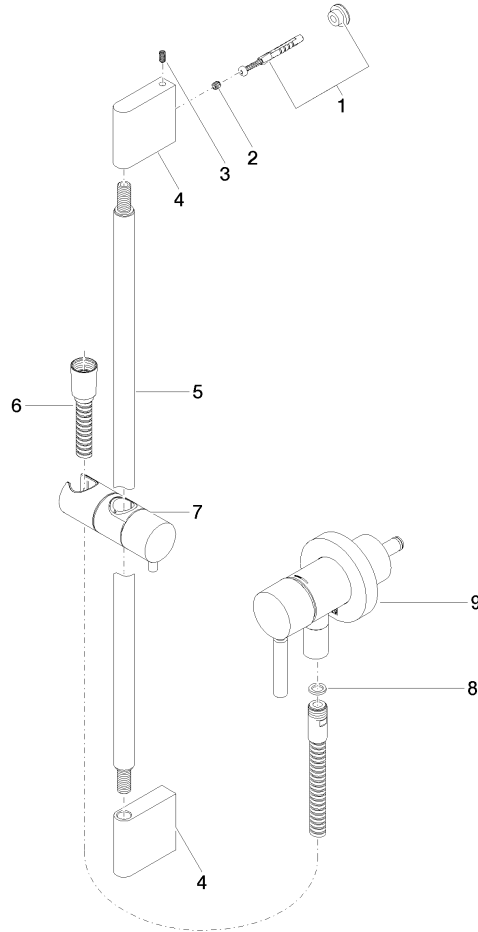

Concealed single-lever mixer with integrated shower connection with shower set without hand shower - Brushed Champagne (22kt Gold)

TARA

36 013 660

Fits: TARA, META

- cover plate Ø 78 mm
- metal shower hose 1750mm with integrated anti-twist protection
- slide bar

Concealed single-lever mixer with integrated shower connection with shower set without hand shower - Brushed Champagne (22kt Gold)

TARA

36 013 660

Concealed single-lever mixer with integrated shower connection with shower set without hand shower - Brushed Champagne (22kt Gold)

TARA

36 013 660

Parts for other finishes can be found here: [Chrome](#)

Spare parts list

| No. | Item Number | Name | Quantity used | Delivery time |
|-----|--------------------|---|---------------|---------------|
| 1 | 05 17 20 726 02 90 | fixing set | 1 | 2 |
| 2 | 09 31 11 049 90 | pin | 2 | 2 |
| 3 | 04 31 11 113 00 90 | pin | 2 | 2 |
| 4 | 08 17 97 054-46 | holder | 2 | 30 |
| 5 | 90 28 22 597 00-46 | holder | 1 | 30 |
| 6 | 28 322 970-46 | Metal shower hose 1/2" x 3/8" x 1750 mm - Brushed Champagne (22kt Gold) | 1 | 30 |
| 7 | 12 580 970-46 | Slide unit - Brushed Champagne (22kt Gold) | 1 | 30 |
| 8 | 90 14 20 026 00 90 | seal | 1 | 2 |
| 9 | 36 045 660-46 | Concealed single-lever mixer with cover plate with integrated shower connection - Brushed Champagne (22kt Gold) | 1 | 30 |