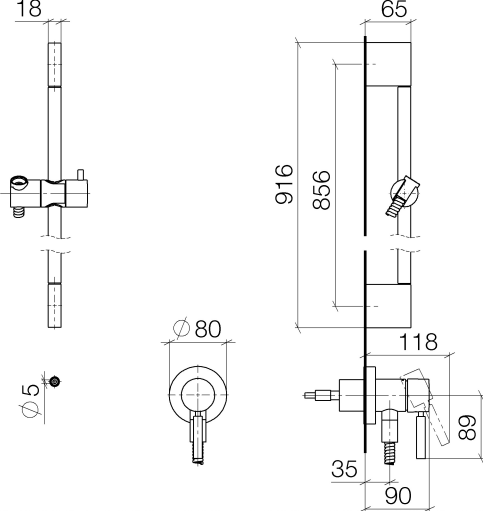

Concealed single-lever mixer with integrated shower connection with shower set without hand shower - Brushed Champagne (22kt Gold)

TARA

36 013 660

Fits: TARA, META

- cover plate Ø 78 mm
- metal shower hose 1750mm with integrated anti-twist protection
- slide bar

Concealed single-lever mixer with integrated shower connection with shower set without hand shower - Brushed Champagne (22kt Gold)

TARA

36 013 660

Concealed single-lever mixer with integrated shower connection with shower set without hand shower - Brushed Champagne (22kt Gold)

TARA

36 013 660

Parts for other finishes can be found here: [Chrome](#)

Spare parts list

| No. | Item Number | Name | Quantity used | Delivery time |
|-----|--------------------|---|---------------|---------------|
| 1 | 05 17 20 726 02 90 | fixing set | 1 | 2 |
| 2 | 09 31 11 049 90 | pin | 2 | 2 |
| 3 | 04 31 11 113 00 90 | pin | 2 | 2 |
| 4 | 08 17 97 054-46 | holder | 2 | 30 |
| 5 | 90 28 22 597 00-46 | holder | 1 | 30 |
| 6 | 28 322 970-46 | Metal shower hose 1/2" x 3/8" x 1750 mm - Brushed Champagne (22kt Gold) | 1 | 30 |
| 7 | 12 580 970-46 | Slide unit - Brushed Champagne (22kt Gold) | 1 | 30 |
| 8 | 90 14 20 026 00 90 | seal | 1 | 2 |
| 9 | 36 045 660-46 | Concealed single-lever mixer with cover plate with integrated shower connection - Brushed Champagne (22kt Gold) | 1 | 30 |