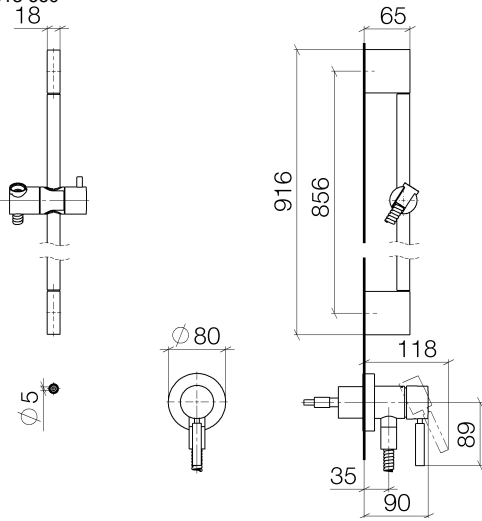

**Concealed single-lever mixer with integrated shower connection with shower set without hand shower - Champagne (22kt Gold)**

TARA

36 013 660

Fits: TARA, META

- cover plate Ø 78 mm
- metal shower hose 1750mm with integrated anti-twist protection
- slide bar

This article does not include a hand shower!

Intrinsic protection against back flow.

Article cannot be extended, please check the depth of the installation location!

	Champagne (22kt Gold)	36 013 660-47
	Chrome	36 013 660-00
	Brushed Platinum	36 013 660-06
	Platinum	36 013 660-08
	Dark Chrome	36 013 660-19
	Brushed Light Gold	36 013 660-27
	Brushed Durabronze (23kt Gold)	36 013 660-28
	Matte Black	36 013 660-33
	Brushed Champagne (22kt Gold)	36 013 660-46
	Brushed Chrome	36 013 660-93
	Brushed Dark Platinum	36 013 660-99

Concealed single-lever mixer with integrated shower connection with shower set without hand shower - Champagne (22kt Gold)

TARA

36 013 660

**Concealed single-lever mixer with integrated shower connection with shower set without hand shower - Champagne (22kt Gold)**

TARA

36 013 660

Parts for other finishes can be found here: [Chrome](#)

**Spare parts list**

No.	Item Number	Name	Quantity used	Delivery time
1	05 17 20 726 02 90	fixing set	1	2
2	09 31 11 049 90	pin	2	2
3	04 31 11 113 00 90	pin	2	2
4	08 17 97 054-47	holder	2	30
5	90 28 22 597 00-47	holder	1	30
6	28 322 970-47	Metal shower hose 1/2" x 3/8" x 1750 mm - Champagne (22kt Gold)	1	30
7	12 580 970-47	Slide unit - Champagne (22kt Gold)	1	30
8	90 14 20 026 00 90	seal	1	2
9	36 045 660-47	Concealed single-lever mixer with cover plate with integrated shower connection - Champagne (22kt Gold)	1	30