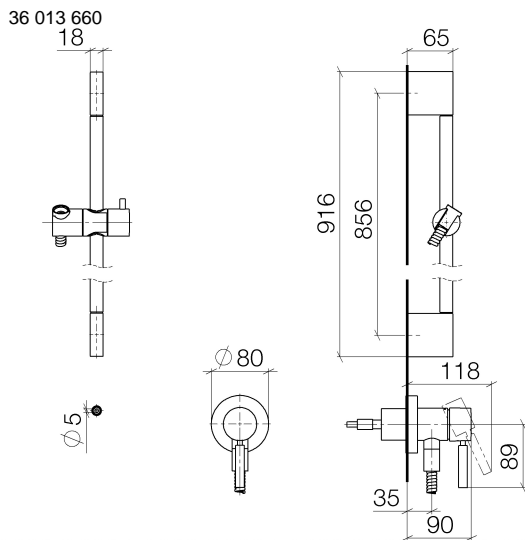

**Concealed single-lever mixer with integrated shower connection with shower set without hand shower - Brushed Dark Platinum**

TARA

36 013 660

Fits: TARA, META

- cover plate Ø 78 mm
  - metal shower hose 1750mm with integrated anti-twist protection
  - slide bar
- This article does not include a hand shower!**
- Intrinsic protection against back flow.**
- Article cannot be extended, please check the depth of the installation location!**
- This article does not include a hand shower!
- Intrinsic protection against back flow.
- Article cannot be extended, please check the depth of the installation location!

**Required miscellaneous**

	<b>Concealed wall mounting -</b> • max. recess depth 103 mm • min. recess depth 78 mm	35 003 970 90
--	---	---------------

**Required miscellaneous**

	<b>Hand shower FlowReduce - Brushed Dark Platinum</b>	28 012 979-99 0010
--	---	-----------------------

Concealed single-lever mixer with integrated shower connection with shower set without hand shower - Brushed Dark Platinum

TARA

Certificates

Belgaqua\_21-025- WRAS\_2011027. LGA\_29569.  
27\_1.

36 013 660

Spare parts list

No.	Item Number	Name	Quantity used	Delivery time
1	05 17 20 726 02 90	fixing set	1	2
2	09 31 11 049 90	pin	2	2
3	04 31 11 113 00 90	pin	2	2
4	08 17 97 054-99	holder	2	30
5	90 28 22 597 00-99	holder	1	30
6	28 322 970-99	Metal shower hose 1/2" x 3/8" x 1750 mm - Brushed Dark Platinum	1	2
7	12 580 970-99	Slide unit - Brushed Dark Platinum	1	30
8	90 14 20 026 00 90	seal	1	2
9	36 045 660-99	Concealed single-lever mixer with cover plate with integrated shower connection - Brushed Dark Platinum	1	30